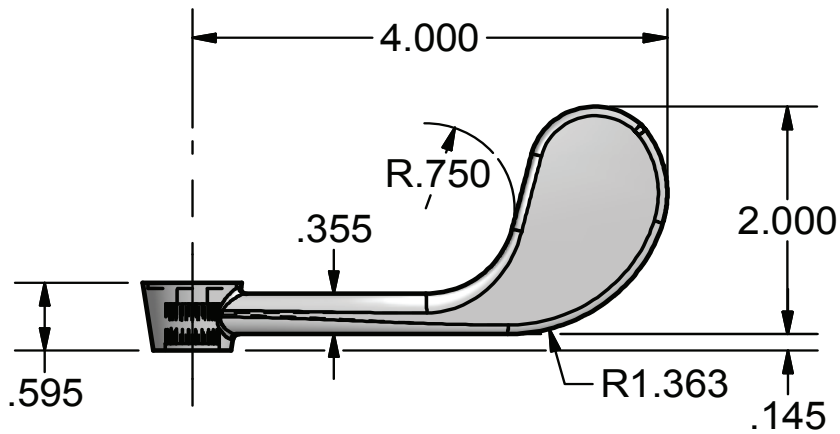

### Wrist Blade Faucet Handle

Model: BKF-WBH

### BKF-WBH - ISO VIEW

Scale = 1:2