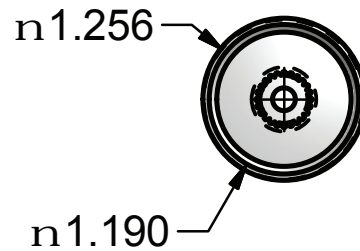

Use your smart phone to scan the above QR code to visit our website: www.bk-resources.com

Wrist Blade Faucet Handle

Model: BKF-WBH

Product Specifications:

- Chrome Plated
- For ADA Applications

Due to our commitment to improving our products, specifications are subject to change without notice.