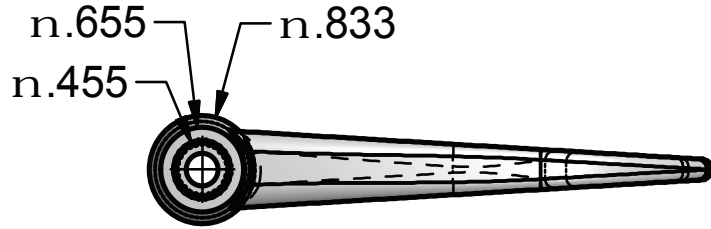

### Wrist Blade Faucet Handle

Model: BKF-WBH