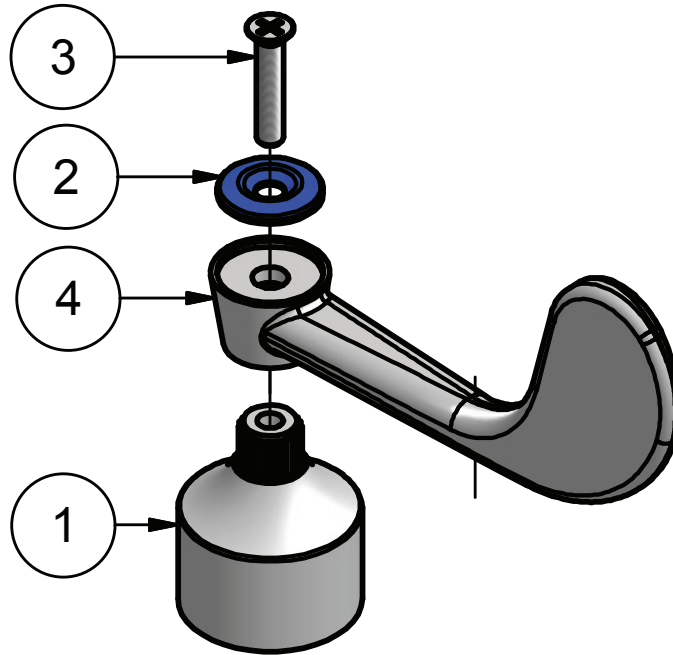

### Wrist Blade Faucet Handle

Model: BKF-WBH

#### Product Specifications:

- Chrome Plated
- For ADA Applications

Due to our commitment to improving our products, specifications are subject to change without notice.

## Wrist Blade Faucet Handle

Model: BKF-WBH

### BKF-WBH - ISO VIEW

Scale = 1:2