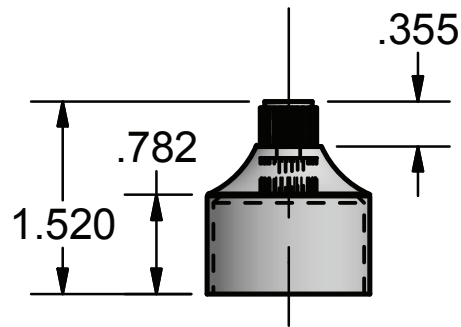

Use your smart phone to scan the above QR code to visit our website: www.bk-resources.com

Wrist Blade Faucet Handle

Model: BKF-WBH

Product Specifications:

- Chrome Plated
- For ADA Applications

Due to our commitment to improving our products, specifications are subject to change without notice.