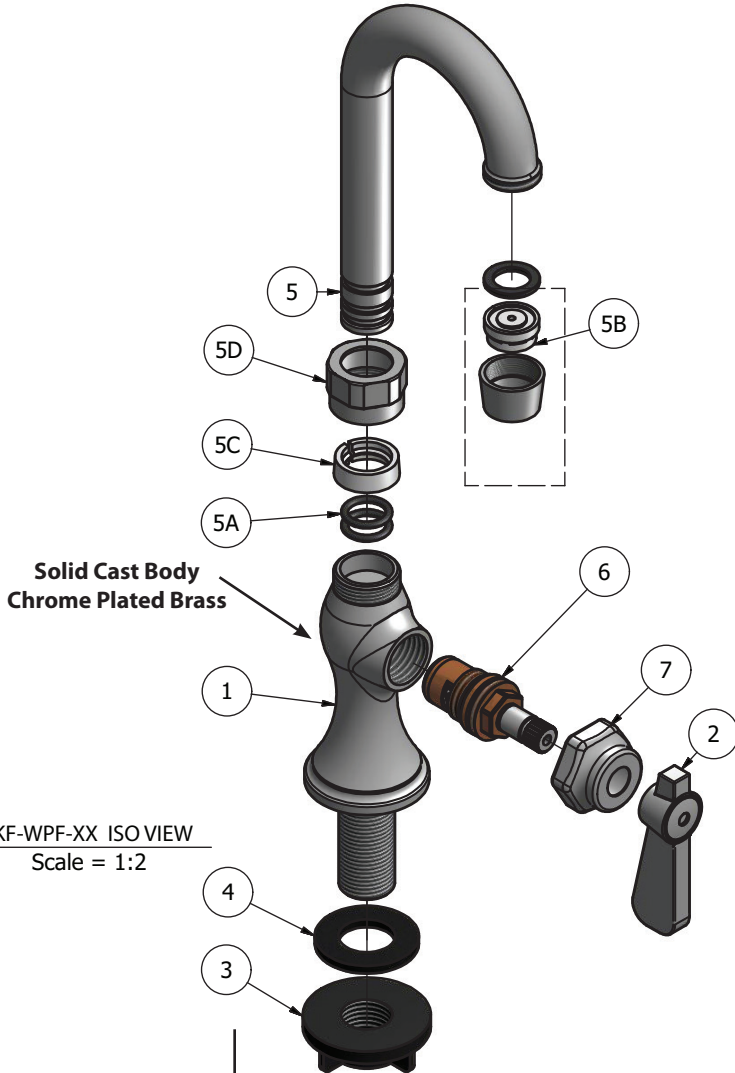

### Product Specifications:

- Heavy Duty Double Seat 1/4 Turn Ceramic Cartridges
- High Polished Triple Dipped Chrome Finish
- Full Replacement Parts Available

### Product Detail:

Model Number	DIM. A	DIM. B	DIM. C
BKF-WPF-6-G	4.63" [117.5]	6.88" [174.6]	6" [152.4]
BKF-WPF-8-G	5" [127]	7.22" [183.4]	8" [203.2]
BKF-WPF-10-G	5.38" [136.5]	7.63" [193.6]	10" [254]
BKF-WPF-12-G	5.75" [146]	8" [203.2]	12" [304.8]
BKF-WPF-14-G	6.16" [156.4]	8.38" [212.7]	14" [355.6]
BKF-WPF-16-G	6.56" [166.7]	8.75" [222.3]	16" [406.4]

# Deck Mount Standard Duty Single Valve Pantry Faucet with Swing Spout

Model: BKF-WPF

### Exploded Parts Detail:

Diagram #	Quantity	Part Number	Description
1	1	BK-WPF-XX-G	Faucet Body
2	1	BKF-SBH	Handle
3	1	BKF-MN	Nut
4	1	BKF-S	Seal
5	1	BKF-SPT-XX	Spout
5A	2	BKF-SPT-O-RING	O-Ring
5B	1	BKF-SPT-AERATOR	Aerator
5C	1	BKF-SPT-SPACER	Spacer
5D	1	BKF-SPT-N	Nut
6	1	BKF-HV/CV	Mixing Valve
7	1	BKF-BONNET	MV Nut