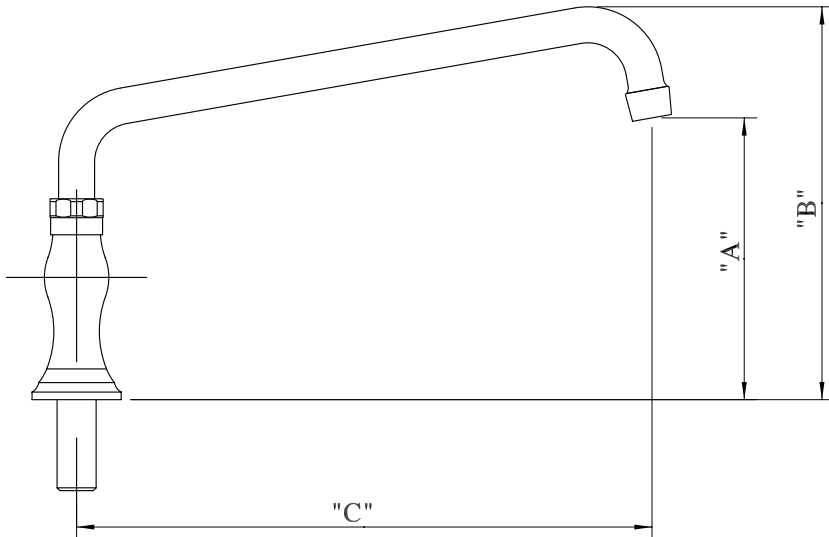

# Deck Mount Standard Duty Single Valve Pantry Faucet with Swing Spout

Model: BKF-WPF

PRODUCT SPECIFICATION SHEET

### Product Specifications:

- Heavy Duty Double Seat 1/4 Turn Ceramic Cartridges
- High Polished Triple Dipped Chrome Finish
- Full Replacement Parts Available