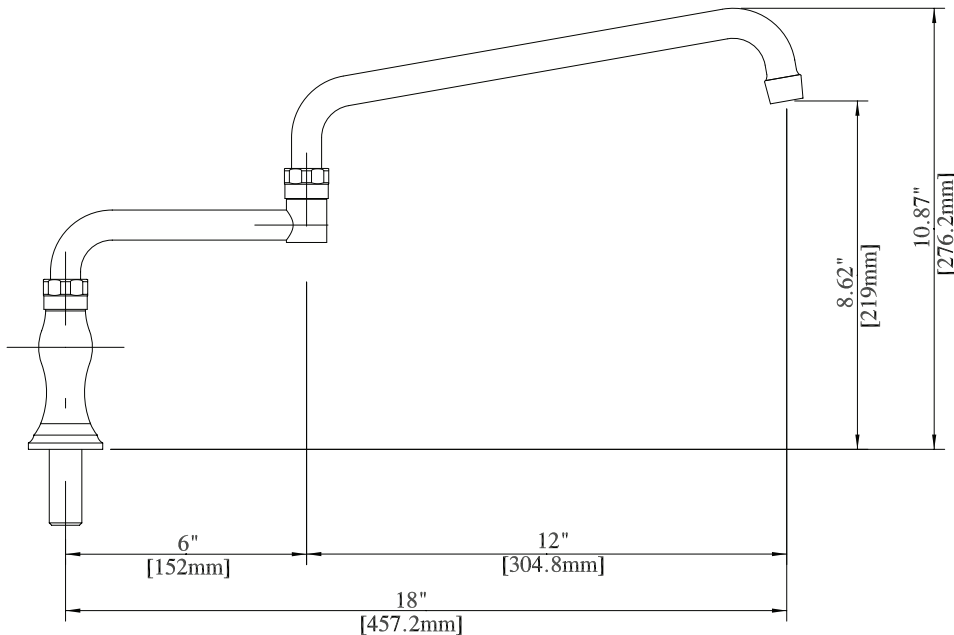

Use your smart phone to scan the above QR code to visit our website: www.bk-resources.com

Deck Mount Standard Duty Single Valve Pantry Faucet with DJ Swing Spout

Model: BKF-WPF-18

Options:

BKF-C414-VR
Vandal Resistant Aerator - .5 GPM

Product Specifications:

- Heavy Duty Double Seat 1/4 Turn Ceramic Cartridges
- High Polished Triple Dipped Chrome Finish
- Full Replacement Parts Available

Certifications:

Certified to NSF/ANSI 61 Section 9-G

PRODUCT SPECIFICATION SHEET

RESOURCES

Deck Mount Standard Duty Single Valve Pantry Faucet with DJ Swing Spout

Model: BKF-WPF-18

Exploded Parts Detail:

Diagram #	Quantity	Part Number	Description
1	1	BK-WPF-XX-G	Faucet Body
2	1	BKF-SBH	Handle
3	1	BKF-MN	Nut
4	1	BKF-S	Seal
5	1	BKF-SPT-XX	Spout
5A	2	BKF-SPT-O-RING	O-Ring
5B	1	BKF-SPT-AERATOR	Aerator
5C	1	BKF-SPT-SPACER	Spacer
5D	1	BKF-SPT-N	Nut
6	1	BKF-HV/CV	Mixing Valve
7	1	BKF-BONNET	MV Nut