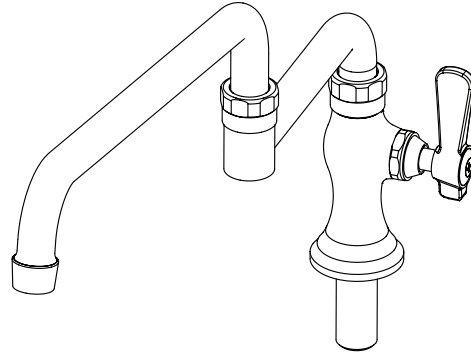

Use your smart phone to scan the above QR code to visit our website: www.bk-resources.com

Deck Mount Standard Duty Single Valve Pantry Faucet with DJ Swing Spout

Model: BKF-WPF-18

Options:

BKF-C414-VR
Vandal Resistant Aerator - .5 GPM

Product Specifications:

- Heavy Duty Double Seat 1/4 Turn Ceramic Cartridges
- High Polished Triple Dipped Chrome Finish
- Full Replacement Parts Available

Certifications:

Certified to NSF/ANSI 61 Section 9-G

PRODUCT SPECIFICATION SHEET

RESOURCES

Deck Mount Standard Duty Single Valve Pantry Faucet with DJ Swing Spout

Model: BKF-WPF-18

Exploded Parts Detail:

Diagram #	Quantity	Part Number	Description
1	1	BK-WPF-XX-G	Faucet Body
2	1	BKF-SBH	Handle
3	1	BKF-MN	Nut
4	1	BKF-S	Seal
5	1	BKF-SPT-XX	Spout
5A	2	BKF-SPT-O-RING	O-Ring
5B	1	BKF-SPT-AERATOR	Aerator
5C	1	BKF-SPT-SPACER	Spacer
5D	1	BKF-SPT-N	Nut
6	1	BKF-HV/CV	Mixing Valve
7	1	BKF-BONNET	MV Nut