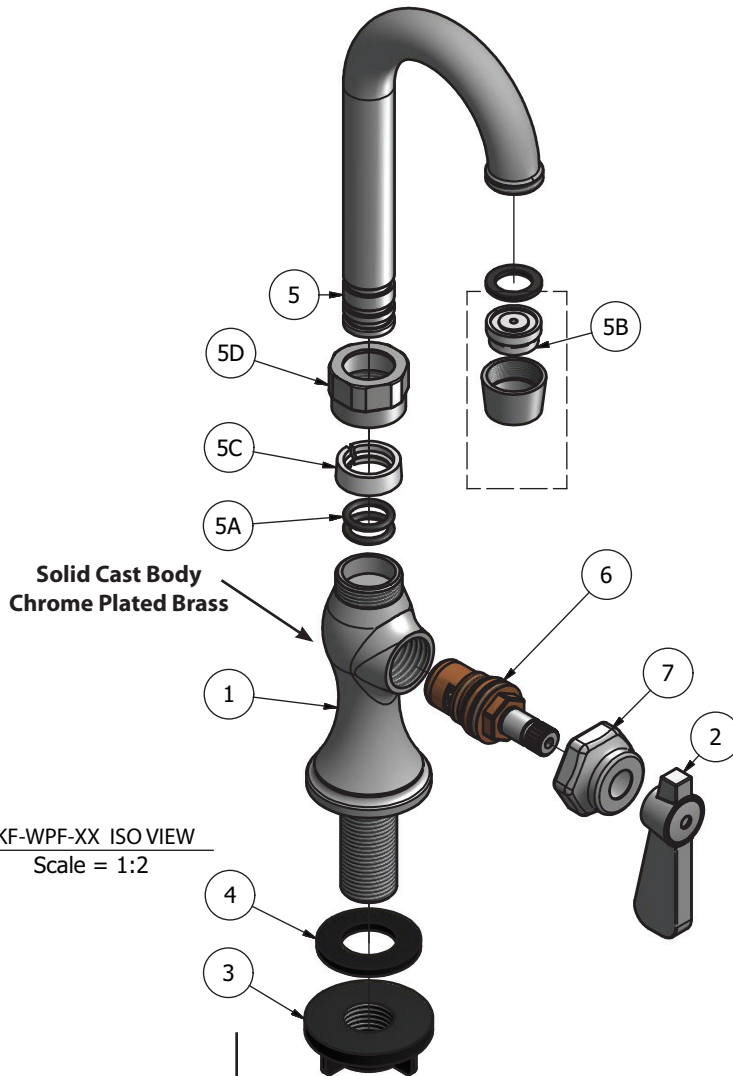

Use your smart phone to scan the above QR code to visit our website: www.bk-resources.com

Deck Mount Standard Duty Single Valve Pantry Faucet with DJ Swing Spout

Model: BKF-WPF-18

Options:

BKF-C414-VR
Vandal Resistant Aerator - .5 GPM

Product Specifications:

- Heavy Duty Double Seat 1/4 Turn Ceramic Cartridges
- High Polished Triple Dipped Chrome Finish
- Full Replacement Parts Available

Certifications:

Certified to NSF/ANSI 61 Section 9-G

PRODUCT SPECIFICATION SHEET

RESOURCES

Deck Mount Standard Duty Single Valve Pantry Faucet with DJ Swing Spout

Model: BKF-WPF-18

Exploded Parts Detail:

Diagram #	Quantity	Part Number	Description
1	1	BK-WPF-XX-G	Faucet Body
2	1	BKF-SBH	Handle
3	1	BKF-MN	Nut
4	1	BKF-S	Seal
5	1	BKF-SPT-XX	Spout
5A	2	BKF-SPT-O-RING	O-Ring
5B	1	BKF-SPT-AERATOR	Aerator
5C	1	BKF-SPT-SPACER	Spacer
5D	1	BKF-SPT-N	Nut
6	1	BKF-HV/CV	Mixing Valve
7	1	BKF-BONNET	MV Nut

Optional Spouts & Parts:

Standard Duty Gooseneck Spout
BKF-SPT-3G-G, BKF-SPT-5G-G
BKF-SPT-8G-G

Standard Duty DJ Swing Spout
BKF-SPT-18-G

Standard Duty Swing Spout
BKF-SPT-6-G, BKF-SPT-8-G
BKF-SPT-10-G, BKF-SPT-12-G
BKF-SPT-14-G, BKF-SPT-16-G