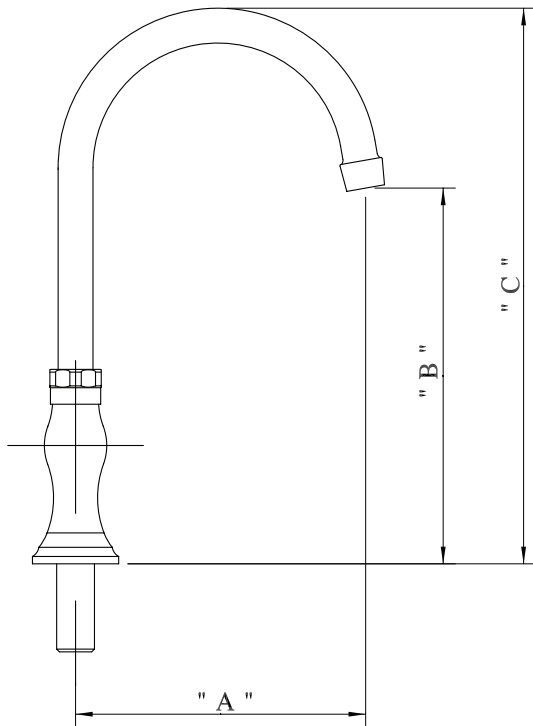

Use your smart phone to scan the above QR code to visit our website: www.bk-resources.com

Deck Mount Standard Duty Single Valve Pantry Faucet with Gooseneck Spout

Model: BKF-WPF-xG

Options:

BKF-C414-VR
Vandal Resistant Aerator - .5 GPM

Product Specifications:

- Heavy Duty Double Seat 1/4 Turn Ceramic Cartridges
- High Polished Triple Dipped Chrome Finish
- Full Replacement Parts Available

Product Detail:

Model Number	DIM. A	DIM. B	DIM. C
BKF-WPF-3G-G	3.5" [90]	6.25" [158.7]	9" [228.6]
BKF-WPF-5G-G	6" [150]	6.14" [155.9]	10.63" [269.8]
BKF-WPF-8G-G	8.5" [215]	8.63" [219]	13.5" [342.9]

Certifications:

PRODUCT SPECIFICATION SHEET

RESOURCES