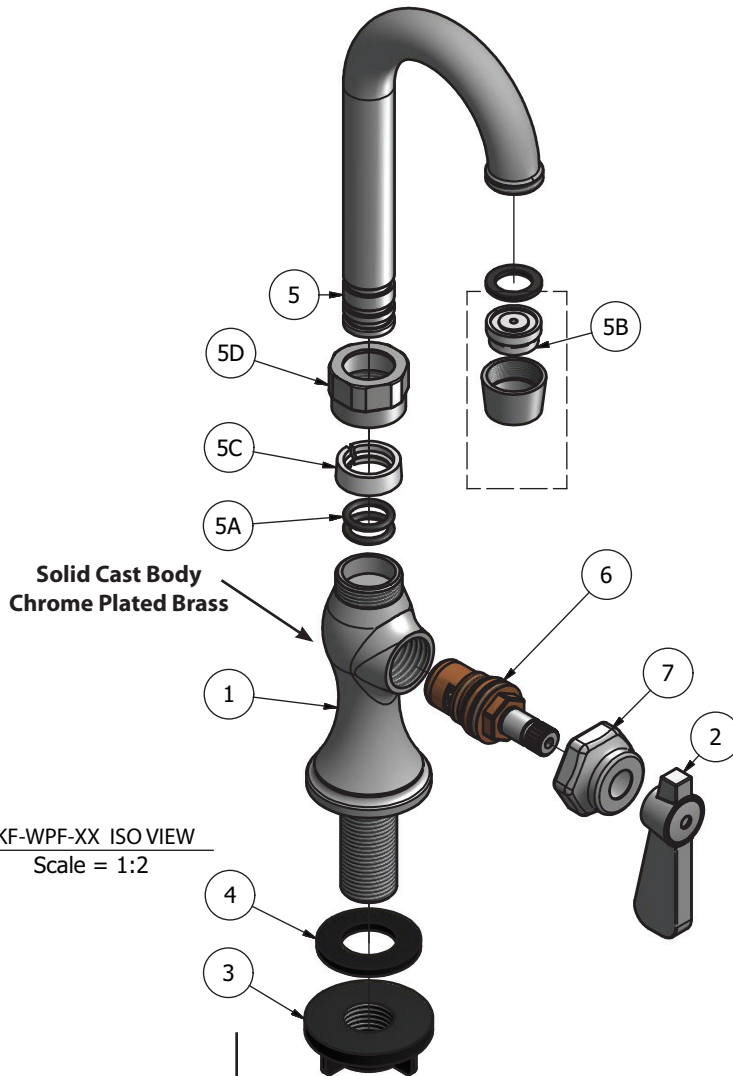

### Product Specifications:

- Heavy Duty Double Seat 1/4 Turn Ceramic Cartridges
- High Polished Triple Dipped Chrome Finish
- Full Replacement Parts Available

### Product Detail:

Model Number	DIM. A	DIM. B	DIM. C
BKF-WPF-3G-G	3.5" [90]	6.25" [158.7]	9" [228.6]
BKF-WPF-5G-G	6" [150]	6.14" [155.9]	10.63" [269.8]
BKF-WPF-8G-G	8.5" [215]	8.63" [219]	13.5" [342.9]

# Deck Mount Standard Duty Single Valve Pantry Faucet with Gooseneck Spout

Model: BKF-WPF-xG

### Exploded Parts Detail:

Diagram #	Quantity	Part Number	Description
1	1	BK-WPF-XX-G	Faucet Body
2	1	BKF-SBH	Handle
3	1	BKF-MN	Nut
4	1	BKF-S	Seal
5	1	BKF-SPT-XX	Spout
5A	2	BKF-SPT-O-RING	O-Ring
5B	1	BKF-SPT-AERATOR	Aerator
5C	1	BKF-SPT-SPACER	Spacer
5D	1	BKF-SPT-N	Nut
6	1	BKF-HV/CV	Mixing Valve
7	1	BKF-BONNET	MV Nut