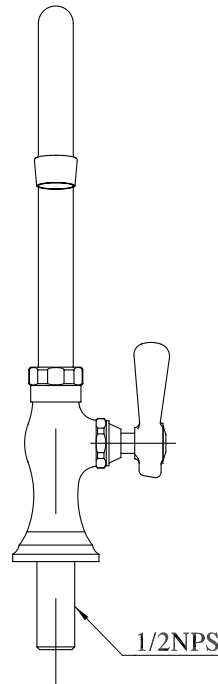

# Deck Mount Standard Duty Single Valve Pantry Faucet with Gooseneck Spout

Model: BKF-WPF-xG

### Product Specifications:

- Heavy Duty Double Seat 1/4 Turn Ceramic Cartridges
- High Polished Triple Dipped Chrome Finish
- Full Replacement Parts Available

### Product Detail:

Model Number	DIM. A	DIM. B	DIM. C
BKF-WPF-3G-G	3.5" [90]	6.25" [158.7]	9" [228.6]
BKF-WPF-5G-G	6" [150]	6.14" [155.9]	10.63" [269.8]
BKF-WPF-8G-G	8.5" [215]	8.63" [219]	13.5" [342.9]

### Exploded Parts Detail:

Diagram #	Quantity	Part Number	Description
1	1	BK-WPF-XX-G	Faucet Body
2	1	BKF-SBH	Handle
3	1	BKF-MN	Nut
4	1	BKF-S	Seal
5	1	BKF-SPT-XX	Spout
5A	2	BKF-SPT-O-RING	O-Ring
5B	1	BKF-SPT-AERATOR	Aerator
5C	1	BKF-SPT-SPACER	Spacer
5D	1	BKF-SPT-N	Nut
6	1	BKF-HV/CV	Mixing Valve
7	1	BKF-BONNET	MV Nut