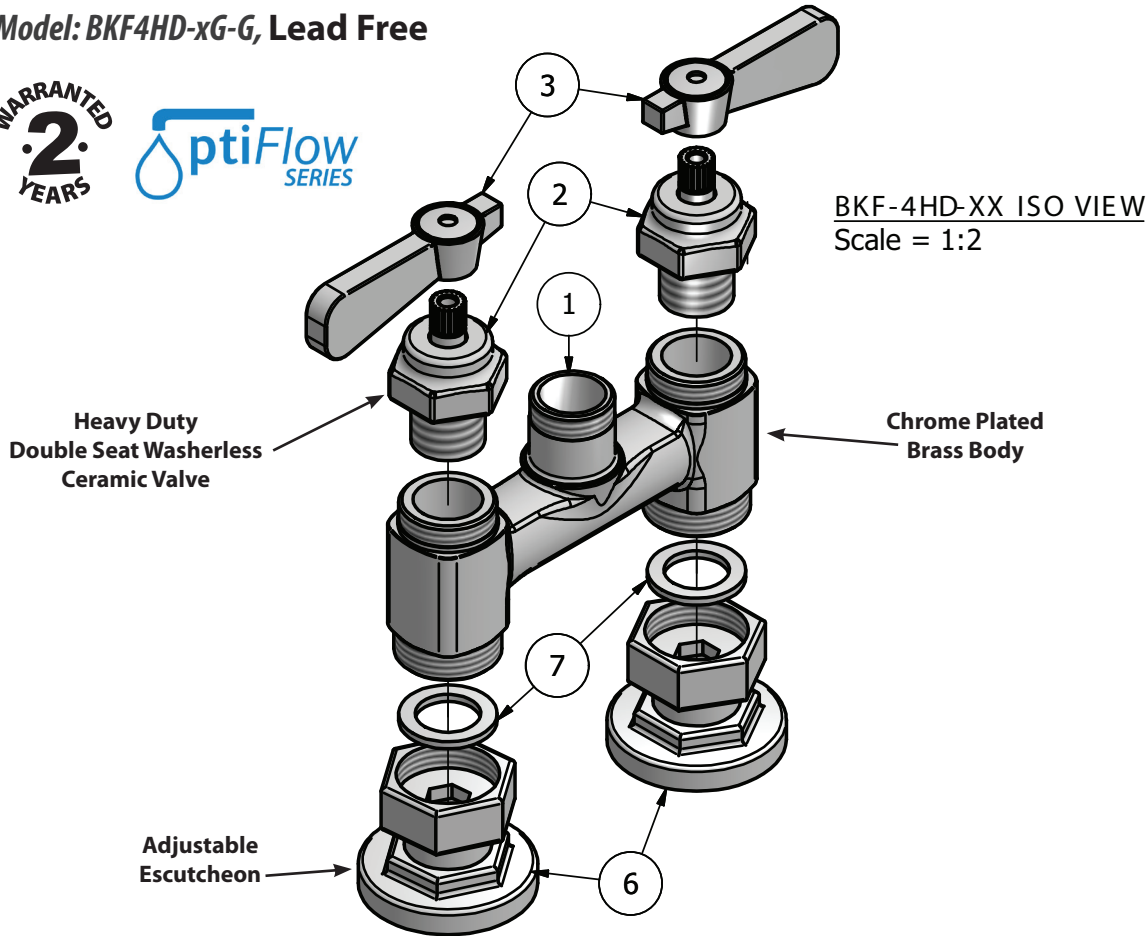

BKF-WBH
ADA Compliant
Wrist Blade Handles

BK-DMMK
Faucet Mounting Kit - *SOLD SEPARATELY*

Product Specifications:

- Heavy Duty Double Seat 1/4 Turn Ceramic Cartridges
- Color Coded Hot & Cold Indicators
- Double O-Ring Spout Seal
- High Polished Triple Dipped Chrome Finish
- Integral Check Valve
- Lead Free Compliant
- Full Replacement Parts Available

Product Detail:

Model Number	DIM. A	DIM. B	DIM. C
BKF4HD-3G-G	3.5" [90.0]	6.75" [171.4]	9.63" [244.4]
BKF4HD-5G-G	6" [150]	6.63" [168.2]	11.22" [284.9]
BKF4HD-8G-G	8.5" [215]	9.22" [234]	14.13" [358.7]

Certifications:

PRODUCT SPECIFICATION SHEET

RESOURCES

4" Deck Mount Heavy Duty Faucet with Gooseneck Spout

Model: BKF4HD-xG-G, Lead Free

Exploded Parts Detail:

Diagram #	Quantity	Part Number	Description
1	1	BKF4HD-XX	Faucet Body
2	2	BKF-HV/CV	Cartridge Assembly
3	2	BKF-SBH	Handle
6	2	BKF-ESC	Mixing Valve Mounting Nut
7	2	BKF-ESC-WASHER	Washer

Optional Spouts & Parts:

-  Heavy Duty Gooseneck Spout
BKF-HSPT-3G-G, BKF-HSPT-5G-G
BKF-HSPT-8G-G
-  Heavy Duty DJ Swing Spout
BKF-HSPT-18-G
-  Heavy Duty Swing Spout
BKF-HSPT-6-G, BKF-HSPT-8-G
BKF-HSPT-10-G, BKF-HSPT-12-G
BKF-HSPT-14-G, BKF-HSPT-16-G
-  BKF-C414-VR
Vandal Resistant Aerator - .5 GPM
-  BKF-WBH
ADA Compliant
Wrist Blade Handles