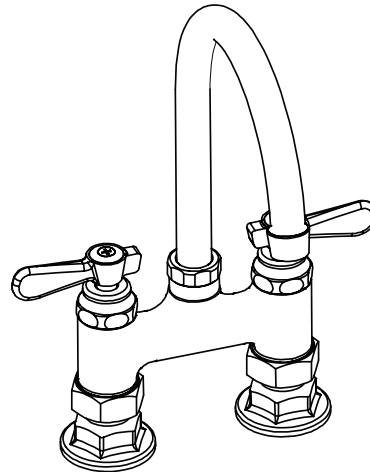

Use your smart phone to scan the above QR code to visit our website: www.bk-resources.com

4" Deck Mount Heavy Duty Faucet with Gooseneck Spout

Model: BKF4HD-xG-G, Lead Free

Options:

BKF-C414-VR
Vandal Resistant Aerator - .5 GPM

BKF-WBH
ADA Compliant
Wrist Blade Handles

BK-DMMK
Faucet Mounting Kit - *SOLD SEPARATELY*

Product Specifications:

- Heavy Duty Double Seat 1/4 Turn Ceramic Cartridges
- Color Coded Hot & Cold Indicators
- Double O-Ring Spout Seal
- High Polished Triple Dipped Chrome Finish
- Integral Check Valve
- Lead Free Compliant
- Full Replacement Parts Available

Product Detail:

Model Number	DIM. A	DIM. B	DIM. C
BKF4HD-3G-G	3.5" [90.0]	6.75" [171.4]	9.63" [244.4]
BKF4HD-5G-G	6" [150]	6.63" [168.2]	11.22" [284.9]
BKF4HD-8G-G	8.5" [215]	9.22" [234]	14.13" [358.7]

Certifications:

PRODUCT SPECIFICATION SHEET

RESOURCES

4" Deck Mount Heavy Duty Faucet with Gooseneck Spout

Model: BKF4HD-xG-G, Lead Free

Exploded Parts Detail:

Diagram #	Quantity	Part Number	Description
1	1	BKF4HD-XX	Faucet Body
2	2	BKF-HV/CV	Cartridge Assembly
3	2	BKF-SBH	Handle
6	2	BKF-ESC	Mixing Valve Mounting Nut
7	2	BKF-ESC-WASHER	Washer