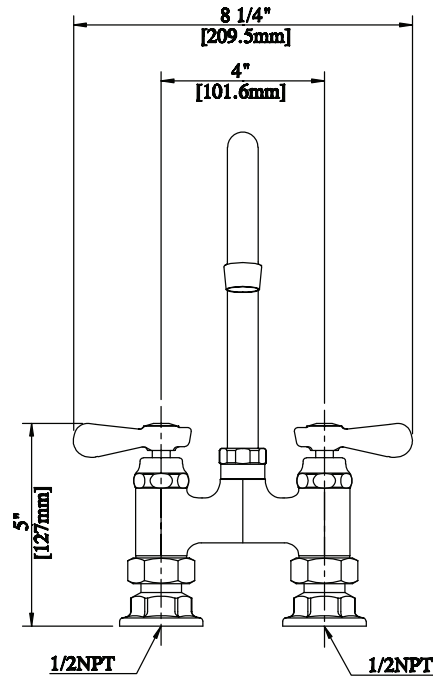

Use your smart phone to scan the above QR code to visit our website: www.bk-resources.com

4" Deck Mount Heavy Duty Faucet with Gooseneck Spout

Model: BKF4HD-xG-G, Lead Free

Options:

BKF-C414-VR
Vandal Resistant Aerator - .5 GPM

BKF-WBH
ADA Compliant
Wrist Blade Handles

BK-DMMK
Faucet Mounting Kit - *SOLD SEPARATELY*

Product Specifications:

- Heavy Duty Double Seat 1/4 Turn Ceramic Cartridges
- Color Coded Hot & Cold Indicators
- Double O-Ring Spout Seal
- High Polished Triple Dipped Chrome Finish
- Integral Check Valve
- Lead Free Compliant
- Full Replacement Parts Available

Product Detail:

Model Number	DIM. A	DIM. B	DIM. C
BKF4HD-3G-G	3.5" [90.0]	6.75" [171.4]	9.63" [244.4]
BKF4HD-5G-G	6" [150]	6.63" [168.2]	11.22" [284.9]
BKF4HD-8G-G	8.5" [215]	9.22" [234]	14.13" [358.7]

Certifications:

PRODUCT SPECIFICATION SHEET

RESOURCES

4" Deck Mount Heavy Duty Faucet with Gooseneck Spout

Model: BKF4HD-xG-G, Lead Free

Exploded Parts Detail:

Diagram #	Quantity	Part Number	Description
1	1	BKF4HD-XX	Faucet Body
2	2	BKF-HV/CV	Cartridge Assembly
3	2	BKF-SBH	Handle
6	2	BKF-ESC	Mixing Valve Mounting Nut
7	2	BKF-ESC-WASHER	Washer