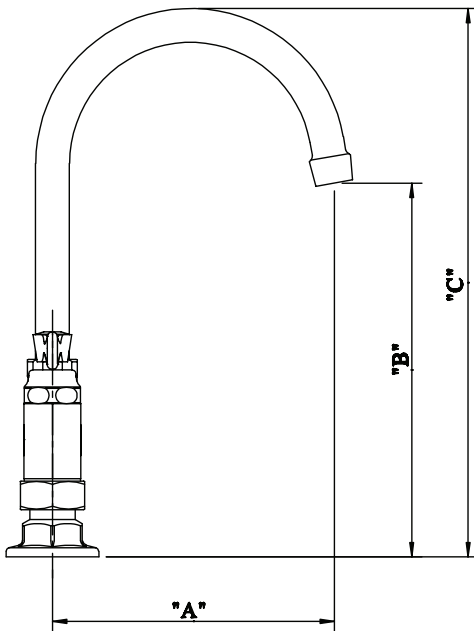

Use your smart phone to scan the above QR code to visit our website: www.bk-resources.com

4" Deck Mount Heavy Duty Faucet with Gooseneck Spout

Model: BKF4HD-xG-G, Lead Free

Options:

BKF-C414-VR
Vandal Resistant Aerator - .5 GPM

BKF-WBH
ADA Compliant
Wrist Blade Handles

BK-DMMK
Faucet Mounting Kit - *SOLD SEPARATELY*

Product Specifications:

- Heavy Duty Double Seat 1/4 Turn Ceramic Cartridges
- Color Coded Hot & Cold Indicators
- Double O-Ring Spout Seal
- High Polished Triple Dipped Chrome Finish
- Integral Check Valve
- Lead Free Compliant
- Full Replacement Parts Available

Product Detail:

Model Number	DIM. A	DIM. B	DIM. C
BKF4HD-3G-G	3.5" [90.0]	6.75" [171.4]	9.63" [244.4]
BKF4HD-5G-G	6" [150]	6.63" [168.2]	11.22" [284.9]
BKF4HD-8G-G	8.5" [215]	9.22" [234]	14.13" [358.7]

Certifications:

PRODUCT SPECIFICATION SHEET

RESOURCES

4" Deck Mount Heavy Duty Faucet with Gooseneck Spout

Model: BKF4HD-xG-G, Lead Free

Exploded Parts Detail:

Diagram #	Quantity	Part Number	Description
1	1	BKF4HD-XX	Faucet Body
2	2	BKF-HV/CV	Cartridge Assembly
3	2	BKF-SBH	Handle
6	2	BKF-ESC	Mixing Valve Mounting Nut
7	2	BKF-ESC-WASHER	Washer