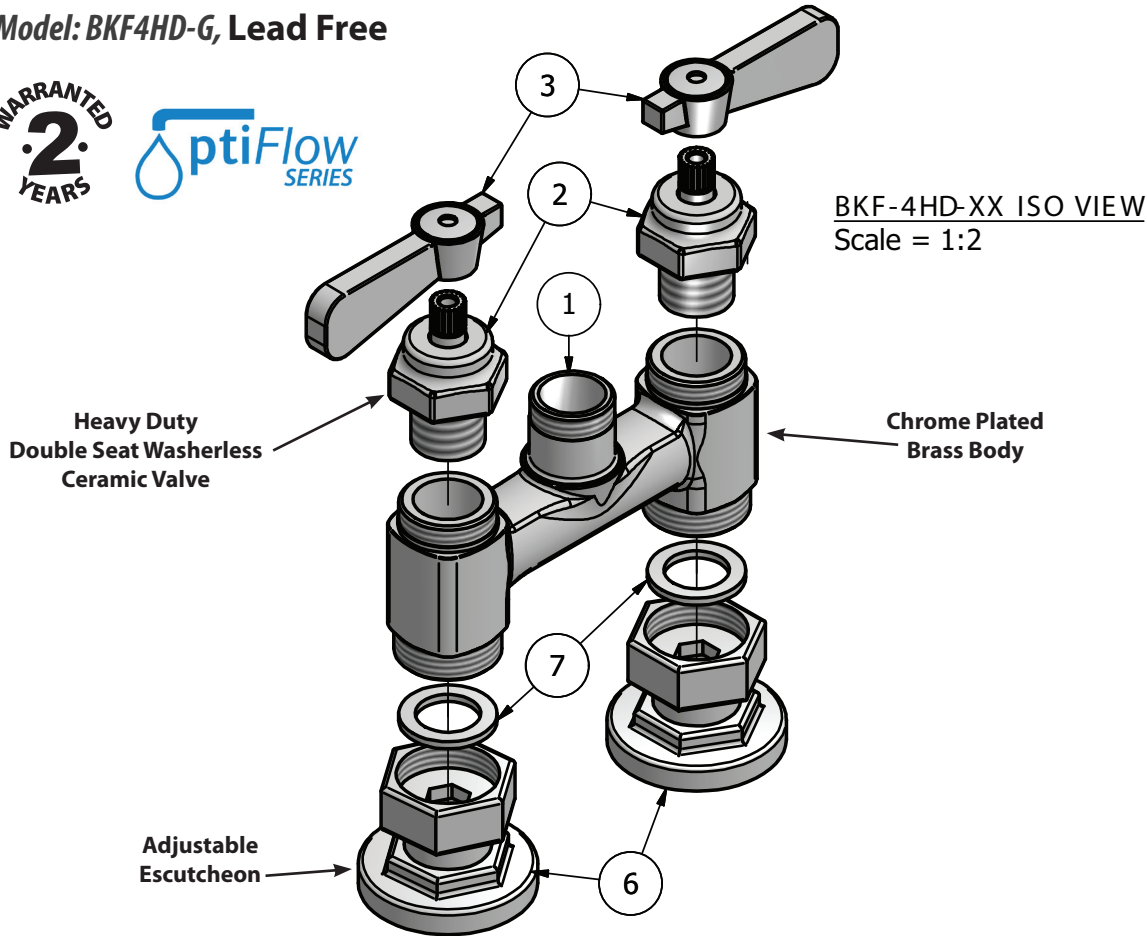

### Product Specifications:

- Heavy Duty Double Seat 1/4 Turn Ceramic Cartridges
- Color Coded Hot & Cold Indicators
- Double O-Ring Spout Seal
- High Polished Triple Dipped Chrome Finish
- Integral Check Valve
- Lead Free Compliant
- Full Replacement Parts Available

# 4" Deck Mount Heavy Duty Faucet with Swing Spout

Model: BKF4HD-G, Lead Free

## Exploded Parts Detail:

Diagram #	Quantity	Part Number	Description
1	1	BKF4HD-XX	Faucet Body
2	2	BKF-HV/CV	Cartridge Assembly
3	2	BKF-SBH	Handle
6	2	BKF-ESC	Mixing Valve Mounting Nut
7	2	BKF-ESC-WASHER	Washer