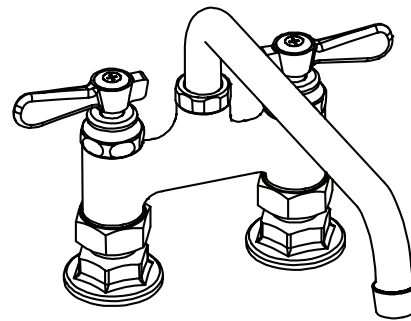

# 4" Deck Mount Heavy Duty Faucet with Swing Spout

Model: BKF4HD-G, Lead Free

### Product Specifications:

- Heavy Duty Double Seat 1/4 Turn Ceramic Cartridges
- Color Coded Hot & Cold Indicators
- Double O-Ring Spout Seal
- High Polished Triple Dipped Chrome Finish
- Integral Check Valve
- Lead Free Compliant
- Full Replacement Parts Available

## Exploded Parts Detail:

Diagram #	Quantity	Part Number	Description
1	1	BKF4HD-XX	Faucet Body
2	2	BKF-HV/CV	Cartridge Assembly
3	2	BKF-SBH	Handle
6	2	BKF-ESC	Mixing Valve Mounting Nut
7	2	BKF-ESC-WASHER	Washer