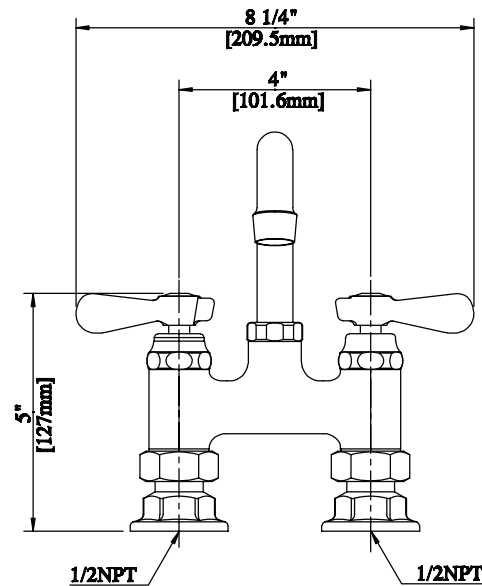

Use your smart phone to scan the above QR code to visit our website: www.bk-resources.com

4" Deck Mount Heavy Duty Faucet with Swing Spout

Model: BKF4HD-G, Lead Free

Options:

BKF-C414-VR
Vandal Resistant Aerator - .5 GPM

BKF-WBH
ADA Compliant
Wrist Blade Handles

BK-DMMK

Faucet Mounting Kit - *SOLD SEPARATELY*

Product Specifications:

- Heavy Duty Double Seat 1/4 Turn Ceramic Cartridges
- Color Coded Hot & Cold Indicators
- Double O-Ring Spout Seal
- High Polished Triple Dipped Chrome Finish
- Integral Check Valve
- Lead Free Compliant
- Full Replacement Parts Available

Product Detail:

Model Number	DIM. A	DIM. B	DIM. C
BKF4HD-6-G	4.75" [120.6]	7" [177.8]	6" [152.4]
BKF4HD-8-G	5.56" [141.3]	7.38" [187.3]	8" [203.2]
BKF4HD-10-G	5.81" [147.6]	7.75" [196.8]	10" [254]
BKF4HD-12-G	6" [152.4]	8.20" [208.3]	12" [304.8]
BKF4HD-14-G	6.38" [161.9]	8.63" [219]	14" [355.6]
BKF4HD-16-G	6.75" [171.5]	9" [228.6]	16" [406.4]

Certifications:

Certified to NSF/ANSI 61 Section 9-G

ADA Compliant

PRODUCT SPECIFICATION SHEET

RESOURCES