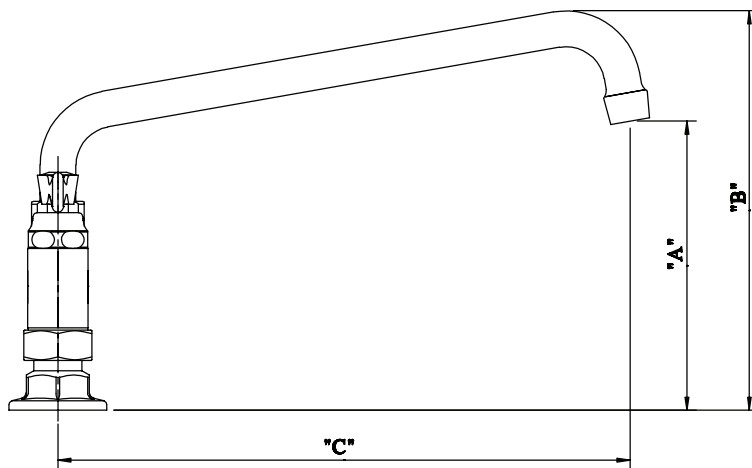

Use your smart phone to scan the above QR code to visit our website: www.bk-resources.com

4" Deck Mount Heavy Duty Faucet with Swing Spout

Model: BKF4HD-G, Lead Free

Options:

BKF-C414-VR
Vandal Resistant Aerator - .5 GPM

BKF-WBH
ADA Compliant
Wrist Blade Handles

BK-DMMK

Faucet Mounting Kit - *SOLD SEPARATELY*

Product Specifications:

- Heavy Duty Double Seat 1/4 Turn Ceramic Cartridges
- Color Coded Hot & Cold Indicators
- Double O-Ring Spout Seal
- High Polished Triple Dipped Chrome Finish
- Integral Check Valve
- Lead Free Compliant
- Full Replacement Parts Available

Product Detail:

Model Number	DIM. A	DIM. B	DIM. C
BKF4HD-6-G	4.75" [120.6]	7" [177.8]	6" [152.4]
BKF4HD-8-G	5.56" [141.3]	7.38" [187.3]	8" [203.2]
BKF4HD-10-G	5.81" [147.6]	7.75" [196.8]	10" [254]
BKF4HD-12-G	6" [152.4]	8.20" [208.3]	12" [304.8]
BKF4HD-14-G	6.38" [161.9]	8.63" [219]	14" [355.6]
BKF4HD-16-G	6.75" [171.5]	9" [228.6]	16" [406.4]

Certifications:

Certified to NSF/ANSI 61 Section 9-G

ADA Compliant

PRODUCT SPECIFICATION SHEET

RESOURCES