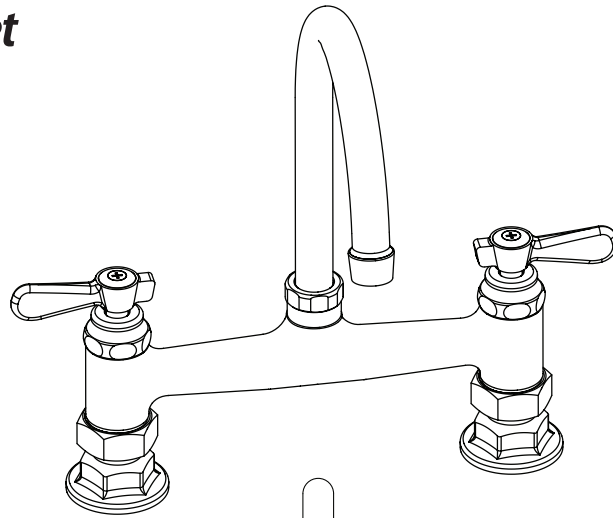

# 8" Deck Mount Heavy Duty Faucet with Gooseneck Spout

Model: BKF8HD-xG-G, Lead Free

### Product Specifications:

- Heavy Duty Double Seat 1/4 Turn Ceramic Cartridges
- Color Coded Hot & Cold Indicators
- Double O-Ring Spout Seal
- High Polished Triple Dipped Chrome Finish
- Integral Check Valve
- Lead Free Compliant
- Full Replacement Parts Available

## Exploded Parts Detail:

Diagram #	Quantity	Part Number	Description
1	1	BKF8HD-XX	Faucet Body
3	2	BKF-ESC	Mixing Valve Mounting Nut
4	2	BKF-CV/HV	Cartridge Assembly
5	2	BK-SBH	Handle
6	1	BKF-SPT-XX	Neck
9	2	BKF-MW	Mounting Washer