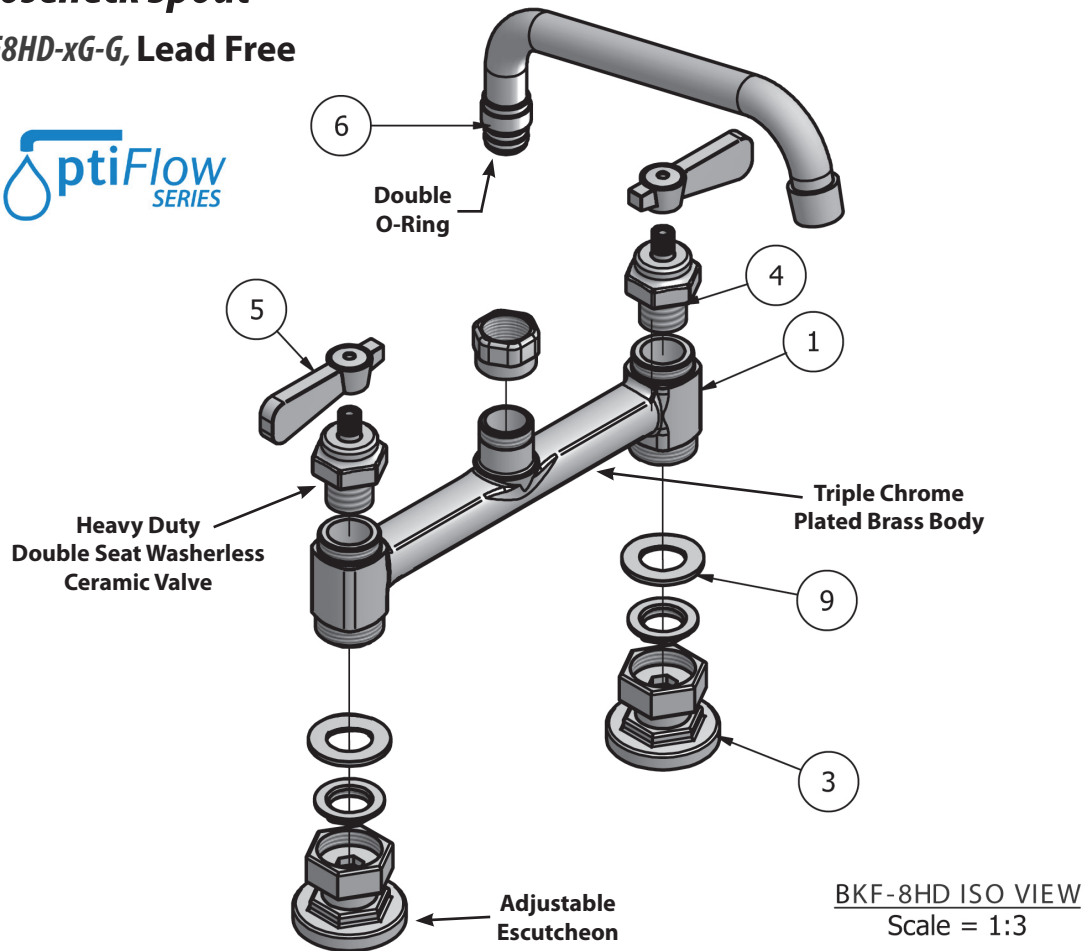

### Product Specifications:

- Heavy Duty Double Seat 1/4 Turn Ceramic Cartridges
- Color Coded Hot & Cold Indicators
- Double O-Ring Spout Seal
- High Polished Triple Dipped Chrome Finish
- Integral Check Valve
- Lead Free Compliant
- Full Replacement Parts Available

# 8" Deck Mount Heavy Duty Faucet with Gooseneck Spout

Model: BKF8HD-xG-G, Lead Free

## Exploded Parts Detail:

Diagram #	Quantity	Part Number	Description
1	1	BKF8HD-XX	Faucet Body
3	2	BKF-ESC	Mixing Valve Mounting Nut
4	2	BKF-CV/HV	Cartridge Assembly
5	2	BK-SBH	Handle
6	1	BKF-SPT-XX	Neck
9	2	BKF-MW	Mounting Washer