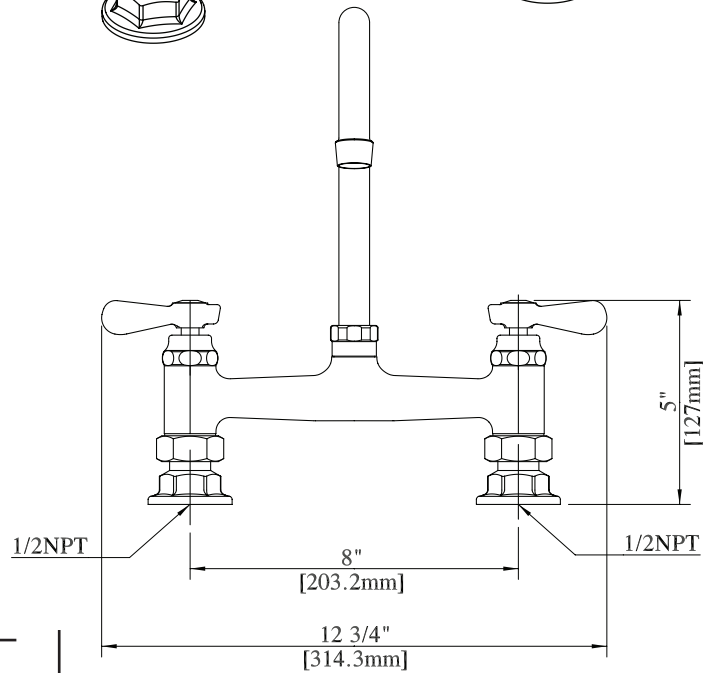

# 8" Deck Mount Heavy Duty Faucet with Gooseneck Spout

Model: BKF8HD-xG-G, Lead Free

### Product Specifications:

- Heavy Duty Double Seat 1/4 Turn Ceramic Cartridges
- Color Coded Hot & Cold Indicators
- Double O-Ring Spout Seal
- High Polished Triple Dipped Chrome Finish
- Integral Check Valve
- Lead Free Compliant
- Full Replacement Parts Available

### Product Detail:

Model Number	DIM. A	DIM. B	DIM. C
BKF8HD-3G-G	3.5" [90.0]	6.75" [171.4]	9.63" [244.4]
BKF8HD-5G-G	6" [150]	6.63" [168.2]	11.22" [284.9]
BKF8HD-8G-G	8.5" [215]	9.22" [234.1]	14.13" [358.7]

## Exploded Parts Detail:

Diagram #	Quantity	Part Number	Description
1	1	BKF8HD-XX	Faucet Body
3	2	BKF-ESC	Mixing Valve Mounting Nut
4	2	BKF-CV/HV	Cartridge Assembly
5	2	BK-SBH	Handle
6	1	BKF-SPT-XX	Neck
9	2	BKF-MW	Mounting Washer