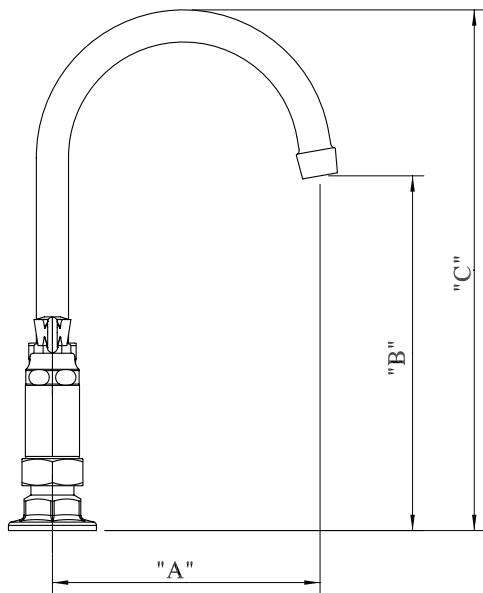

# 8" Deck Mount Heavy Duty Faucet with Gooseneck Spout

Model: BKF8HD-xG-G, Lead Free

### Product Specifications:

- Heavy Duty Double Seat 1/4 Turn Ceramic Cartridges
- Color Coded Hot & Cold Indicators
- Double O-Ring Spout Seal
- High Polished Triple Dipped Chrome Finish
- Integral Check Valve
- Lead Free Compliant
- Full Replacement Parts Available

### Product Detail:

Model Number	DIM. A	DIM. B	DIM. C
BKF8HD-3G-G	3.5" [90.0]	6.75" [171.4]	9.63" [244.4]
BKF8HD-5G-G	6" [150]	6.63" [168.2]	11.22" [284.9]
BKF8HD-8G-G	8.5" [215]	9.22" [234.1]	14.13" [358.7]