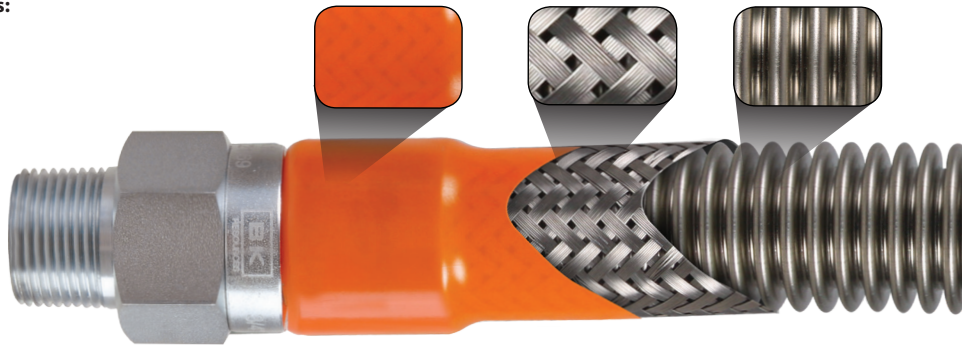

Gas Hose

Model: BKG-GHC

WARRANTED
5
YEARS

Use your smart phone to scan the above QR code to visit our website:
www.bk-resources.com

1/2" Gas Hoses

Available Lengths:

- 24"
- 36"
- 48"
- 60"
- 72"

3/4" Gas Hoses

Available Lengths:

- 24"
- 36"
- 48"
- 60"
- 72"

1" Gas Hoses

Available Lengths:

- 24"
- 36"
- 48"
- 60"
- 72"

Certifications:

Meets ANSI Codes:

- Z21.69a
- Z21.69b
- Z21.69-2002
- Z21.41a-2005
- Z21.41b-2010
- Z21.41-2003

Protective Translucent Coating

Stainless Steel Radial Wrap

Heavy Duty T304 Corrugated Stainless Steel Hose

Features:

- Protective Translucent Coating
- Stainless Steel Radial Wrap
- Heavy Duty T-304 Corrugated Stainless Steel Hose
- Heavy Duty T-304 Coupling with Zinc Coating
- Commercial Grade Shut-Off "Ball Valve" - 1 Year Warranty
- Commercial Grade Quick Disconnect Fitting - 1 Year Warranty
- Restraining Cable Kit - 1 Year Warranty
- Zinc Coated 90° Male to Female Fitting - 1 Year Warranty
- Available Individually or in Kit

Gas Hose Kit

Model: BKG-GHC-xxxx-2SW3

Packaged in POP-Box

Includes:

- (2) Swivel Pro
- (1) Shut Off Valve
- (1) Quick Disconnect Fitting
- (1) Restraining Cable & Hardware
- (2) 90° Street Elbows

PRODUCT SPECIFICATION SHEET