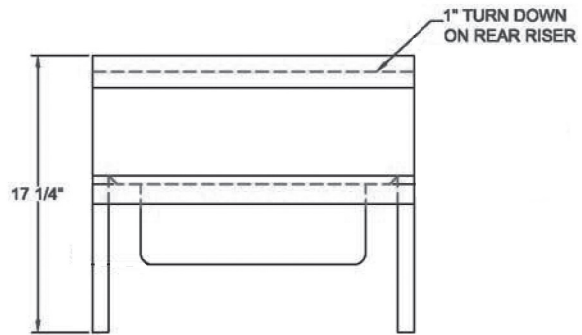

Material:

- T-304 18 ga. Stainless Steel

Options:

- Upgrade to Lead Free Faucet

Part Number	Unit Size (w x d)	Bowl Dim. (w x d)	Faucet / Spout Mounting	Included Faucet	Drain Size
BKHS-ADA-D	20" x 22"	14" x 16"	4" O.C. Deck	-	1 7/8"
BKHS-ADA-D-P-G	20" x 22"	14" x 16"	4" O.C. Deck	BKF-4DM-3G-G (w/ Wrist Blade)	1 7/8"
BKHS-ADA-S	20" x 22"	14" x 16"	4" O.C. Splash	-	1 7/8"
BKHS-ADA-S-P-G	20" x 22"	14" x 16"	4" O.C. Splash	BKF-4SM-3G-G (w/ Wrist Blade)	1 7/8"