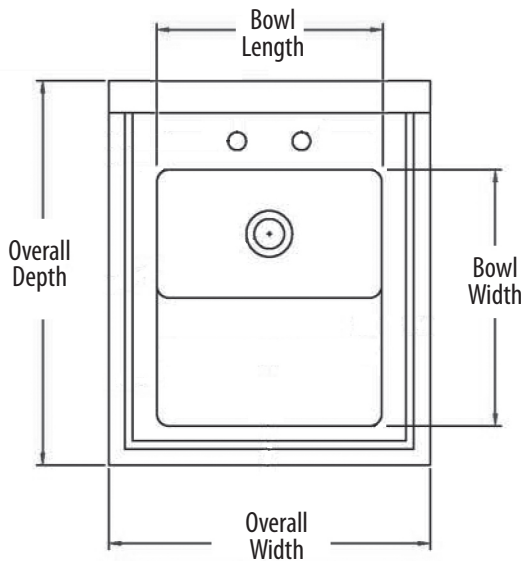

16" x 14" ADA Hand Sinks

Stainless Steel Hand Sinks

Use your smart phone to scan the above QR code to visit our website:
www.bk-resources.com

Certifications:

Features:

- Wall Mounting Hardware Included
- Drain Included
- Marine Edge
- Accommodates 4" O.C. Faucets

Material:

- T-304 18 ga. Stainless Steel

Options:

- Upgrade to Lead Free Faucet

Part Number	Unit Size (w x d)	Bowl Dim. (w x d)	Faucet / Spout Mounting	Included Faucet	Drain Size
BKHS-ADA-D	20" x 22"	14" x 16"	4" O.C. Deck	-	1 7/8"
BKHS-ADA-D-P-G	20" x 22"	14" x 16"	4" O.C. Deck	BKF-4DM-3G-G (w/ Wrist Blade)	1 7/8"
BKHS-ADA-S	20" x 22"	14" x 16"	4" O.C. Splash	-	1 7/8"
BKHS-ADA-S-P-G	20" x 22"	14" x 16"	4" O.C. Splash	BKF-4SM-3G-G (w/ Wrist Blade)	1 7/8"