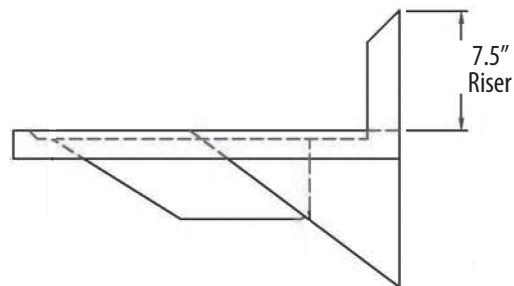

Material:

- T-304 18 ga. Stainless Steel

Options:

- Upgrade to Lead Free Faucet

Part Number	Unit Size (w x d)	Bowl Dim. (w x d)	Faucet / Spout Mounting	Included Faucet	Drain Size
BKHS-ADA-D	20" x 22"	14" x 16"	4" O.C. Deck	-	1 7/8"
BKHS-ADA-D-P-G	20" x 22"	14" x 16"	4" O.C. Deck	BKF-4DM-3G-G (w/ Wrist Blade)	1 7/8"
BKHS-ADA-S	20" x 22"	14" x 16"	4" O.C. Splash	-	1 7/8"
BKHS-ADA-S-P-G	20" x 22"	14" x 16"	4" O.C. Splash	BKF-4SM-3G-G (w/ Wrist Blade)	1 7/8"