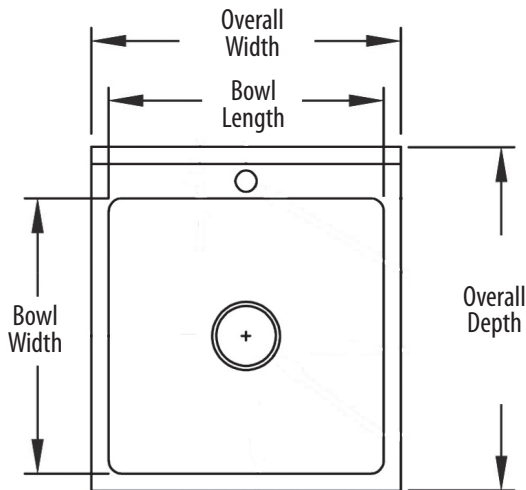

### Material:

- T-304 16 ga. Stainless Steel

| Part Number        | Unit Size (w x d) | Bowl Dim. (l x w x d) | Faucet / Spout Mounting | Side Splash | Drain Size |
|--------------------|-------------------|-----------------------|-------------------------|-------------|------------|
| BKHS-D-1616        | 18" x 20"         | 16" x 16" x 10"       | 1 Hole Deck             | -           | 3 1/2"     |
| BKHS-D-1616-P-G    | 18" x 20"         | 16" x 16" x 10"       | 1 Hole Deck             | -           | 3 1/2"     |
| BKHS-D-1616-SS     | 18" x 20"         | 16" x 16" x 10"       | 1 Hole Deck             | Dual        | 3 1/2"     |
| BKHS-D-1616-SS-P-G | 18" x 20"         | 16" x 16" x 10"       | 1 Hole Deck             | Dual        | 3 1/2"     |