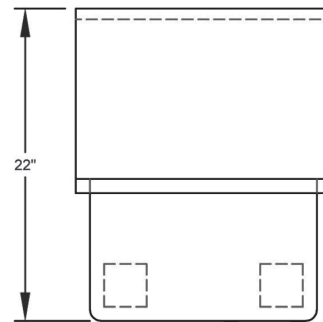

### Material:

- T-304 16 ga. Stainless Steel

| Part Number        | Unit Size (w x d) | Bowl Dim. (l x w x d) | Faucet / Spout Mounting | Side Splash | Drain Size |
|--------------------|-------------------|-----------------------|-------------------------|-------------|------------|
| BKHS-D-1616        | 18" x 20"         | 16" x 16" x 10"       | 1 Hole Deck             | -           | 3 1/2"     |
| BKHS-D-1616-P-G    | 18" x 20"         | 16" x 16" x 10"       | 1 Hole Deck             | -           | 3 1/2"     |
| BKHS-D-1616-SS     | 18" x 20"         | 16" x 16" x 10"       | 1 Hole Deck             | Dual        | 3 1/2"     |
| BKHS-D-1616-SS-P-G | 18" x 20"         | 16" x 16" x 10"       | 1 Hole Deck             | Dual        | 3 1/2"     |