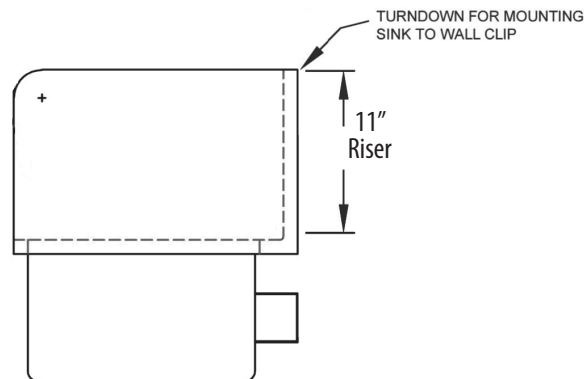

### Material:

- T-304 16 ga. Stainless Steel

| Part Number        | Unit Size (w x d) | Bowl Dim. (l x w x d) | Faucet / Spout Mounting | Side Splash | Drain Size |
|--------------------|-------------------|-----------------------|-------------------------|-------------|------------|
| BKHS-D-1616        | 18" x 20"         | 16" x 16" x 10"       | 1 Hole Deck             | -           | 3 1/2"     |
| BKHS-D-1616-P-G    | 18" x 20"         | 16" x 16" x 10"       | 1 Hole Deck             | -           | 3 1/2"     |
| BKHS-D-1616-SS     | 18" x 20"         | 16" x 16" x 10"       | 1 Hole Deck             | Dual        | 3 1/2"     |
| BKHS-D-1616-SS-P-G | 18" x 20"         | 16" x 16" x 10"       | 1 Hole Deck             | Dual        | 3 1/2"     |