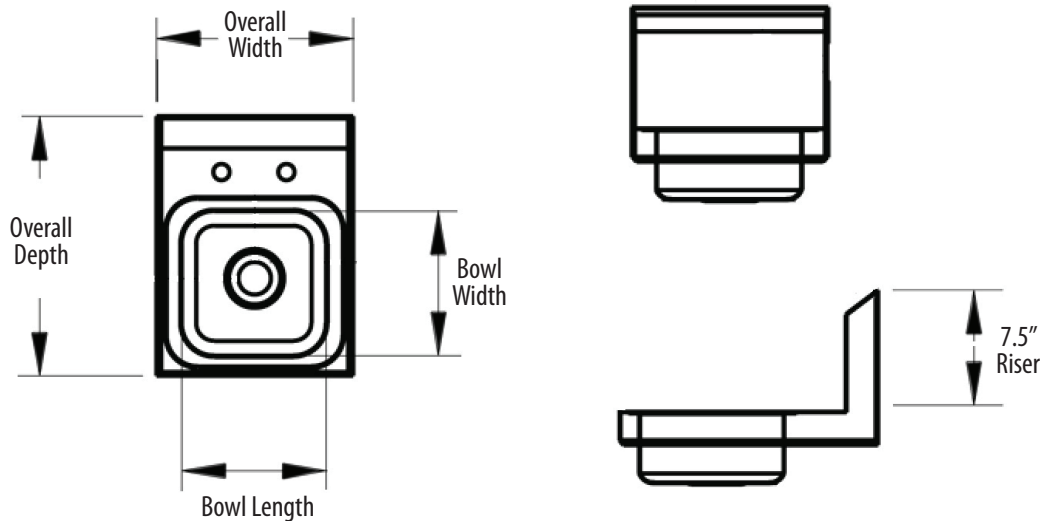

9" x 9" Deck Mount Space Saver Hand Sinks

Stainless Steel Hand Sinks

Use your smart phone to scan the above QR code to visit our website: www.bk-resources.com

Certifications:

Features:

- Wall Mounting Hardware Included
- Drain Included
- Accommodates 4" O.C. Faucets
- Marine Edge

Material:

- T-304 Heavy Gauge Stainless Steel

Options:

- Upgraded Faucets
- Other Plumbing Accessories - Call For Details

Part Number	Unit Size (w x d)	Bowl Dim. (l x w x d)	Faucet / Spout Mounting	Included Faucet	Drain Size
BKHS-D-SS	12" x 16"	9" x 9" x 5"	4" O.C. Deck	-	1 7/8"
BKHS-D-SS-P-G	12" x 16"	9" x 9" x 5"	4" O.C. Deck	BKD-3G-G	1 7/8"