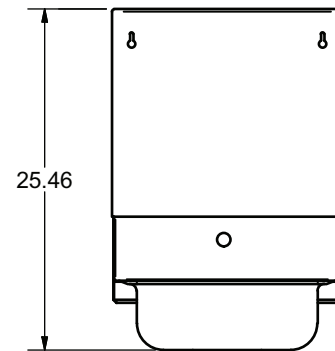

14" x 10" 1 Hole Splash Mount Hand Sink w/ Towel Dispenser

Stainless Steel Hand Sinks

Use your smart phone to scan the above QR code to visit our website:
www.bk-resources.com

Certifications:

Features:

- Wall Mounting Hardware Included
- Drain Not Included
- Marine Edge
- Accommodates BKF-WMB-G Faucets
- Accommodates BK-MFPT "C" Fold Towels

Material:

- T-304 Heavy Gauge Stainless Steel

Options:

- Upgraded Faucets & Drains
- Other Plumbing Accessories - Call For Details
- Soap Dispenser

Part Number	Unit Size (w x d)	Bowl Dim. (l x w x d)	Faucet / Spout Mounting	Included Faucet	Drain Size
BKHS-W-1410-1-4D-TD	17" x 15 1/2"	14" x 10" x 5"	1 Hole Splash	-	3 1/2"