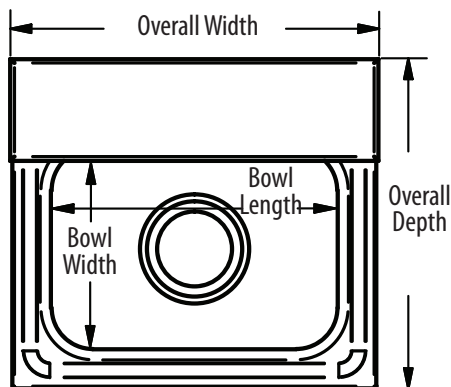

14" x 10" 1 Hole Splash Mount Hand Sink w/ Towel Dispenser

Stainless Steel Hand Sinks

Use your smart phone to scan the above QR code to visit our website:
www.bk-resources.com

Certifications:

Features:

- Wall Mounting Hardware Included
- Drain Not Included
- Marine Edge
- Accommodates BKF-WMB-G Faucets
- Accommodates BK-MFPT "C" Fold Towels

Material:

- T-304 Heavy Gauge Stainless Steel

Options:

- Upgraded Faucets & Drains
- Other Plumbing Accessories - Call For Details
- Soap Dispenser

Part Number	Unit Size (w x d)	Bowl Dim. (l x w x d)	Faucet / Spout Mounting	Included Faucet	Drain Size
BKHS-W-1410-1-4D-TD	17" x 15 1/2"	14" x 10" x 5"	1 Hole Splash	-	3 1/2"