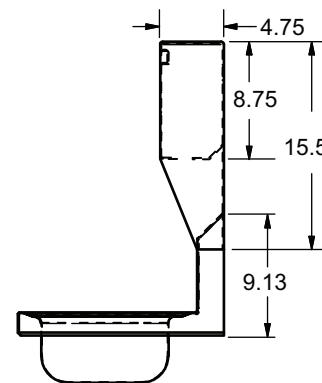

14" x 10" 1 Hole Splash Mount Hand Sink w/ Towel Dispenser

Stainless Steel Hand Sinks

Use your smart phone to scan the above QR code to visit our website:
www.bk-resources.com

Certifications:

Features:

- Wall Mounting Hardware Included
- Drain Not Included
- Marine Edge
- Accommodates BKF-WMB-G Faucets
- Accommodates BK-MFPT "C" Fold Towels

Material:

- T-304 Heavy Gauge Stainless Steel

Options:

- Upgraded Faucets & Drains
- Other Plumbing Accessories - Call For Details
- Soap Dispenser

Part Number	Unit Size (w x d)	Bowl Dim. (l x w x d)	Faucet / Spout Mounting	Included Faucet	Drain Size
BKHS-W-1410-1-4D-TD	17" x 15 1/2"	14" x 10" x 5"	1 Hole Splash	-	3 1/2"