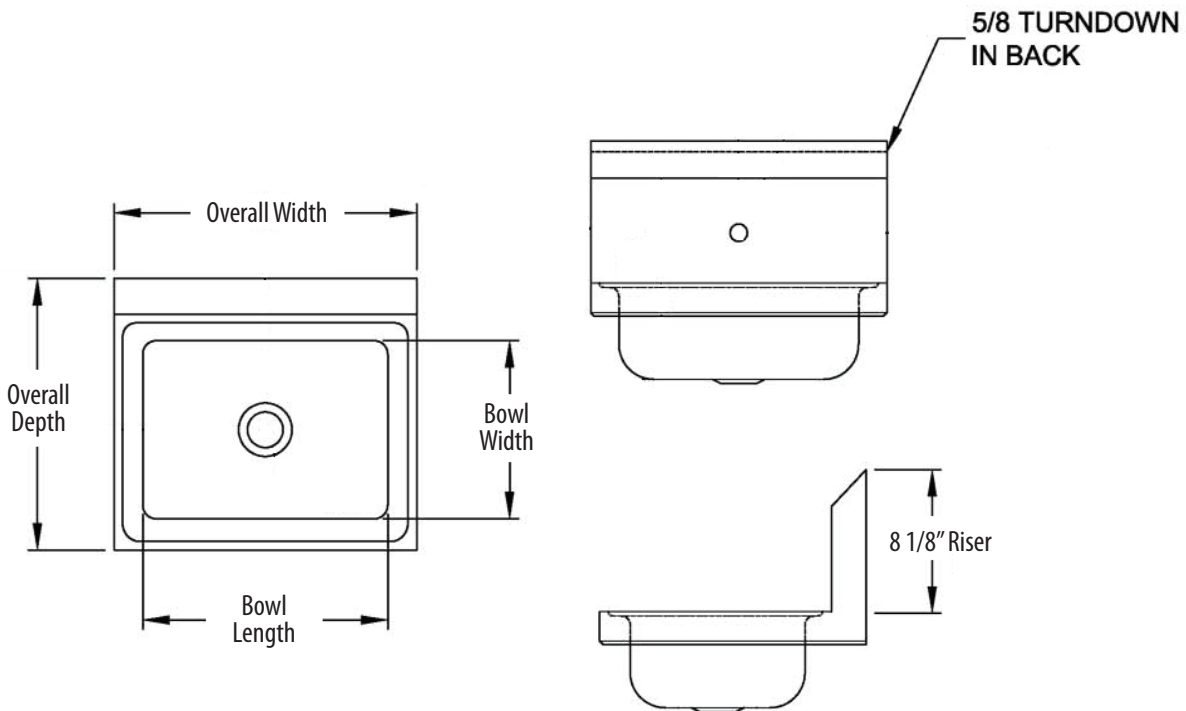

14" x 10" 1 Hole Splash Mount Hand Sinks

Stainless Steel Hand Sinks

Use your smart phone to scan the above QR code to visit our website:
www.bk-resources.com

Certifications:

Features:

- Wall Mounting Hardware Included
- Drain Included
- Accomodates BKF-WMB-G Faucets
- Marine Edge

Material:

- T-304 Heavy Gauge Stainless Steel

Options:

- Upgraded Faucets
- Other Plumbing Accessories - Call For Details

Part Number	Unit Size (w x d)	Bowl Dim. (l x w x d)	Faucet / Spout Mounting	Included Faucet	Drain Size
BKHS-W-1410-1	17" x 15 ^{1/2} "	14" x 10" x 5"	1 Hole Splash	-	1 7/8"
BKHS-W-1410-1-4D	17" x 15 ^{1/2} "	14" x 10" x 5"	1 Hole Splash	-	3 1/2"