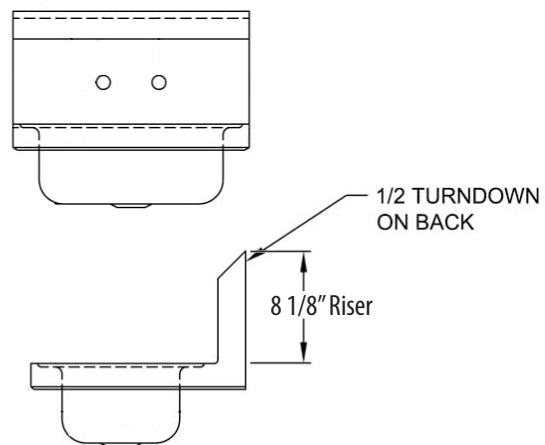

14" x 10" Splash Mount Hand Sinks

Stainless Steel Hand Sinks

Use your smart phone to scan the above QR code to visit our website:
www.bk-resources.com

Certifications:

Features:

- Wall Mounting Hardware Included
- Drain Included
- Accommodates 4" O.C. Faucets
- Marine Edge

Options:

- Upgraded Faucets
- Other Plumbing Accessories - Call For Details

Material:

- T-304 Heavy Gauge Stainless Steel

Part Number	Unit Size (w x d)	Bowl Dim. (l x w x d)	Faucet / Spout Mounting	Included Faucet	Drain Size
BKHS-W-1410	17" x 15 1/2"	14" x 10" x 5"	4" O.C. Splash	-	1 7/8"
BKHS-W-1410-4D	17" x 15 1/2"	14" x 10" x 5"	4" O.C. Splash	-	3 1/2"
BKHS-W-1410-P-G	17" x 15 1/2"	14" x 10" x 5"	4" O.C. Splash	BKF-W-3G-G	1 7/8"
BKHS-W-1410-4D-P-G	17" x 15 1/2"	14" x 10" x 5"	4" O.C. Splash	BKF-W-3G-G	3 1/2"