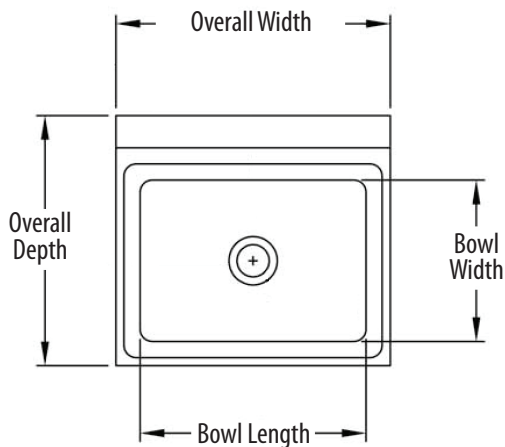

14" x 10" Splash Mount Hand Sinks

Stainless Steel Hand Sinks

Use your smart phone to scan the above QR code to visit our website:
www.bk-resources.com

Certifications:

Features:

- Wall Mounting Hardware Included
- Drain Included
- Accommodates 4" O.C. Faucets
- Marine Edge

Options:

- Upgraded Faucets
- Other Plumbing Accessories - Call For Details

Material:

- T-304 Heavy Gauge Stainless Steel

Part Number	Unit Size (w x d)	Bowl Dim. (l x w x d)	Faucet / Spout Mounting	Included Faucet	Drain Size
BKHS-W-1410	17" x 15 1/2"	14" x 10" x 5"	4" O.C. Splash	-	1 7/8"
BKHS-W-1410-4D	17" x 15 1/2"	14" x 10" x 5"	4" O.C. Splash	-	3 1/2"
BKHS-W-1410-P-G	17" x 15 1/2"	14" x 10" x 5"	4" O.C. Splash	BKF-W-3G-G	1 7/8"
BKHS-W-1410-4D-P-G	17" x 15 1/2"	14" x 10" x 5"	4" O.C. Splash	BKF-W-3G-G	3 1/2"