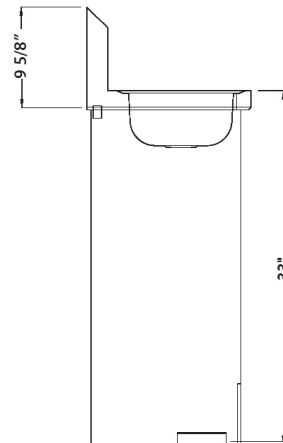

Material:

- T-304 Heavy Gauge Stainless Steel

Part Number	Unit Size (w x d)	Bowl Dim. (l x w x d)	Faucet / Spout Mounting	Included Faucet	Drain Size
BKHS-W-1410-PED	18" x 20"	14" x 10" x 5"	1 Hole Splash	-	2"
BKHS-W-1410-PED-P-G	18" x 20"	14" x 10" x 5"	1 Hole Splash	BKFVSGS-G	2"