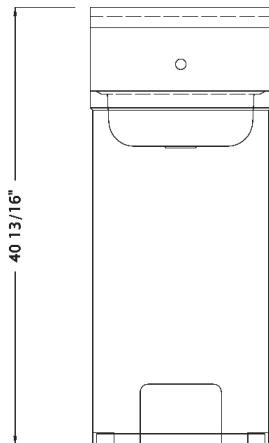

Material:

- T-304 Heavy Gauge Stainless Steel

Part Number	Unit Size (w x d)	Bowl Dim. (l x w x d)	Faucet / Spout Mounting	Included Faucet	Drain Size
BKHS-W-1410-PED	18" x 20"	14" x 10" x 5"	1 Hole Splash	-	2"
BKHS-W-1410-PED-P-G	18" x 20"	14" x 10" x 5"	1 Hole Splash	BKFVSGS-G	2"