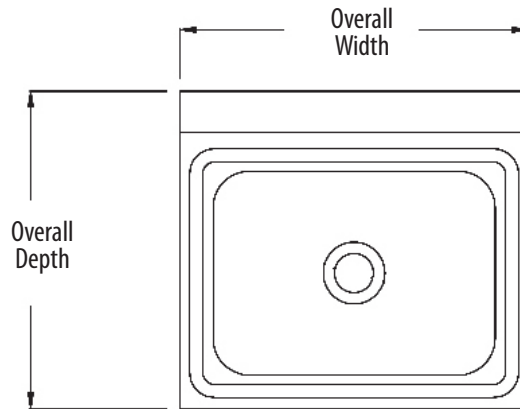

Material:

- T-304 Heavy Gauge Stainless Steel

Part Number	Unit Size (w x d)	Bowl Dim. (l x w x d)	Faucet / Spout Mounting	Included Faucet	Drain Size
BKHS-W-1410-PED	18" x 20"	14" x 10" x 5"	1 Hole Splash	-	2"
BKHS-W-1410-PED-P-G	18" x 20"	14" x 10" x 5"	1 Hole Splash	BKFVSGS-G	2"