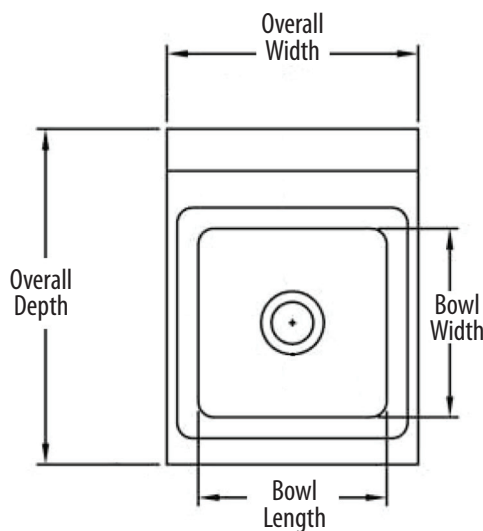

# 9" x 9" 1 Hole Splash Mount Space Saver Hand Sinks

**Stainless Steel Hand Sinks**

Use your smart phone to scan the above QR code to visit our website:  
[www.bk-resources.com](http://www.bk-resources.com)

**Certifications:**

**Features:**

- Wall Mounting Hardware Included
- Drain Included
- Accommodates BKF-WMB-G Faucets
- Marine Edge

**Material:**

- T-304 Heavy Gauge Stainless Steel

**Options:**

- Upgraded Faucets
- Other Plumbing Accessories - Call For Details

Part Number	Unit Size (w x d)	Bowl Dim. (l x w x d)	Faucet / Spout Mounting	Side Splash	Included Faucet	Drain Size
BKHS-W-SS-1	12" x 14 1/2"	9" x 9" x 5"	1 Hole Splash	-	-	1 7/8"
BKHS-W-SS-1-SS	12" x 14 1/2"	9" x 9" x 5"	1 Hole Splash	Dual	-	1 7/8"