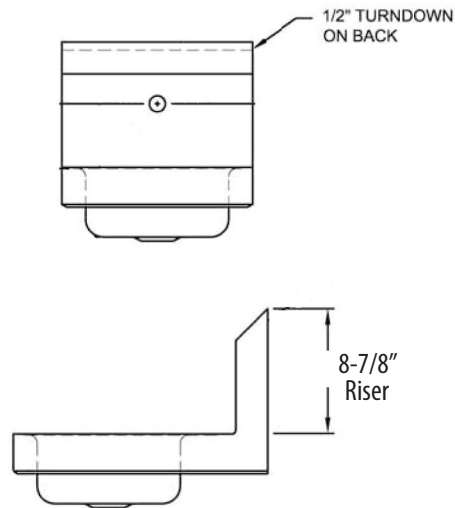

# 9" x 9" 1 Hole Splash Mount Space Saver Hand Sinks

**Stainless Steel Hand Sinks**

Use your smart phone to scan the above QR code to visit our website:  
[www.bk-resources.com](http://www.bk-resources.com)

**Certifications:**

**Features:**

- Wall Mounting Hardware Included
- Drain Included
- Accommodates BKF-WMB-G Faucets
- Marine Edge

**Material:**

- T-304 Heavy Gauge Stainless Steel

**Options:**

- Upgraded Faucets
- Other Plumbing Accessories - Call For Details

Part Number	Unit Size (w x d)	Bowl Dim. (l x w x d)	Faucet / Spout Mounting	Side Splash	Included Faucet	Drain Size
BKHS-W-SS-1	12" x 14 1/2"	9" x 9" x 5"	1 Hole Splash	-	-	1 7/8"
BKHS-W-SS-1-SS	12" x 14 1/2"	9" x 9" x 5"	1 Hole Splash	Dual	-	1 7/8"