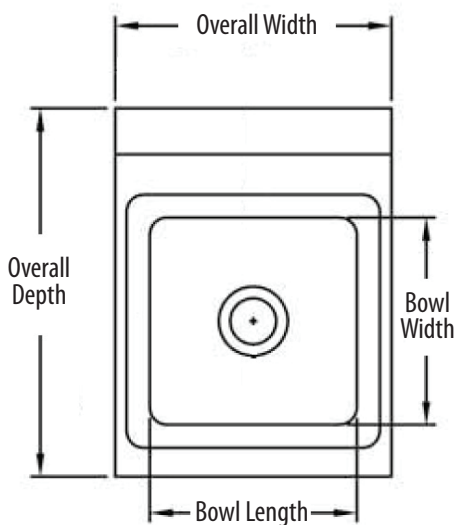

9" x 9" Splash Mount Space Saver Hand Sinks

Stainless Steel Hand Sinks

Use your smart phone to scan the above QR code to visit our website: www.bk-resources.com

Certifications:

Features:

- Wall Mounting Hardware Included
- Drain Included
- Accommodates 4" O.C. Faucets
- Marine Edge

Material:

- T-304 Heavy Gauge Stainless Steel

Options:

- Upgraded Faucets
- Other Plumbing Accessories - Call For Details

Part Number	Unit Size (w x d)	Bowl Dim. (l x w x d)	Faucet / Spout Mounting	Included Faucet	Drain Size
BKHS-W-SS	12" x 14 1/2"	9" x 9" x 5"	4" O.C. Splash	-	1 7/8"
BKHS-W-SS-P-G	12" x 14 1/2"	9" x 9" x 5"	4" O.C. Splash	BKF-W-3G-G	1 7/8"