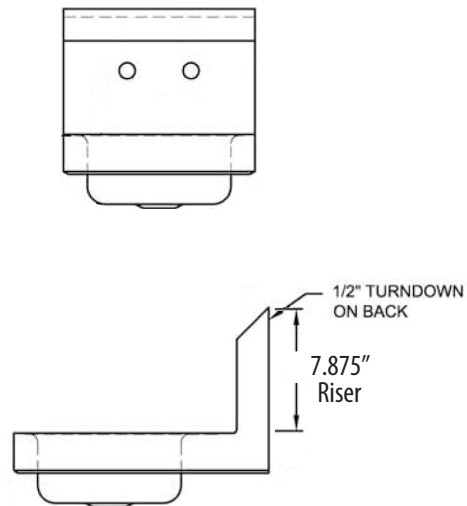

9" x 9" Splash Mount Space Saver Hand Sinks

Stainless Steel Hand Sinks

Use your smart phone to scan the above QR code to visit our website: www.bk-resources.com

Certifications:

Features:

- Wall Mounting Hardware Included
- Drain Included
- Accommodates 4" O.C. Faucets
- Marine Edge

Material:

- T-304 Heavy Gauge Stainless Steel

Options:

- Upgraded Faucets
- Other Plumbing Accessories - Call For Details

Part Number	Unit Size (w x d)	Bowl Dim. (l x w x d)	Faucet / Spout Mounting	Included Faucet	Drain Size
BKHS-W-SS	12" x 14 1/2"	9" x 9" x 5"	4" O.C. Splash	-	1 7/8"
BKHS-W-SS-P-G	12" x 14 1/2"	9" x 9" x 5"	4" O.C. Splash	BKF-W-3G-G	1 7/8"