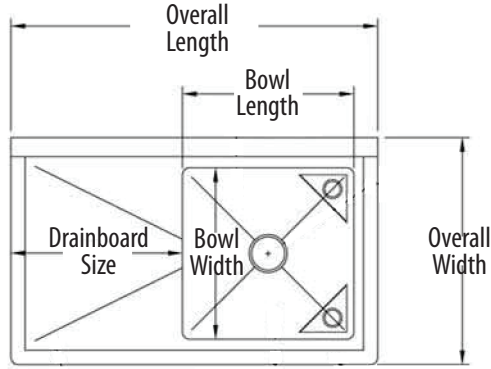

One Compartment - One Drainboard

Stainless Steel Compartment Sinks

PRODUCT DATA SHEET

BK RESOURCES