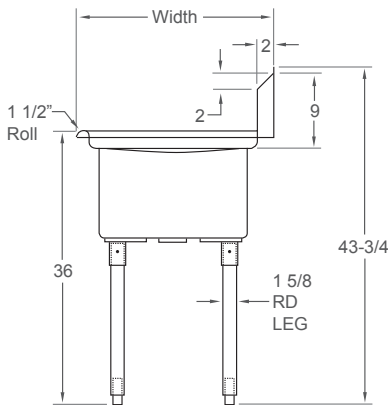

One Compartment - One Drainboard

Stainless Steel Compartment Sinks

PRODUCT DATA SHEET

BK RESOURCES