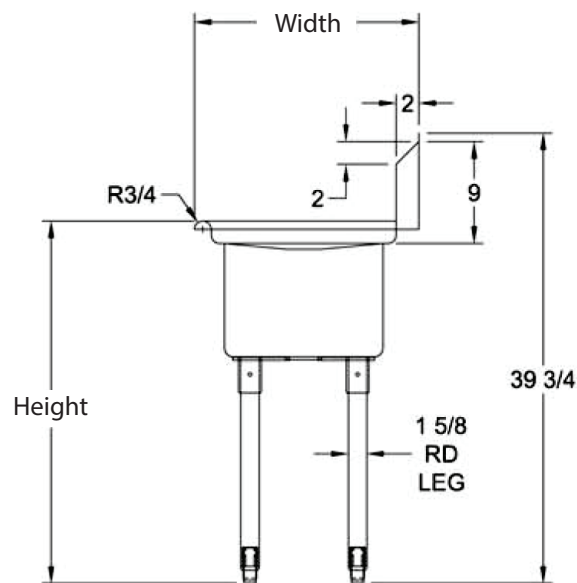

Convenience Store Sink

Stainless Steel Compartment Sinks

PRODUCT DATA SHEET

BK RESOURCES