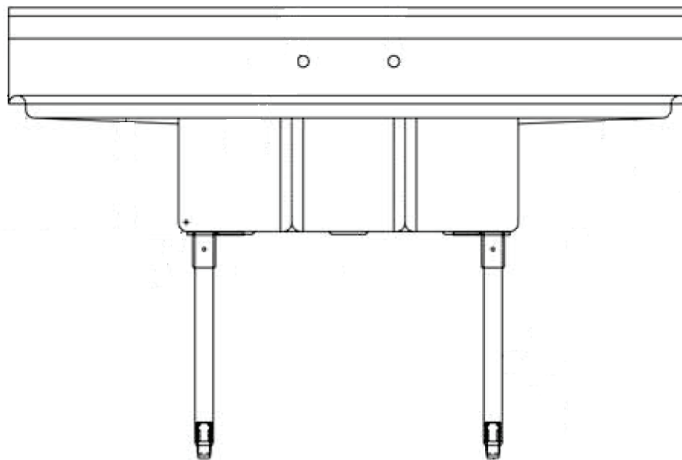

Convenience Store Sink

Stainless Steel Compartment Sinks

PRODUCT DATA SHEET

BK RESOURCES