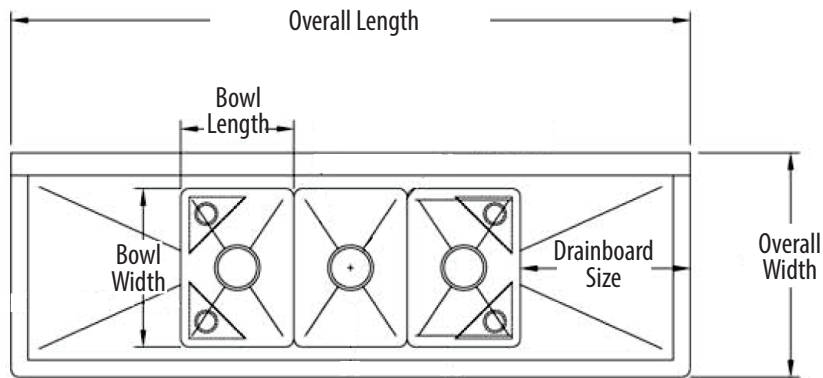

Convenience Store Sink

Stainless Steel Compartment Sinks

PRODUCT DATA SHEET

BK RESOURCES