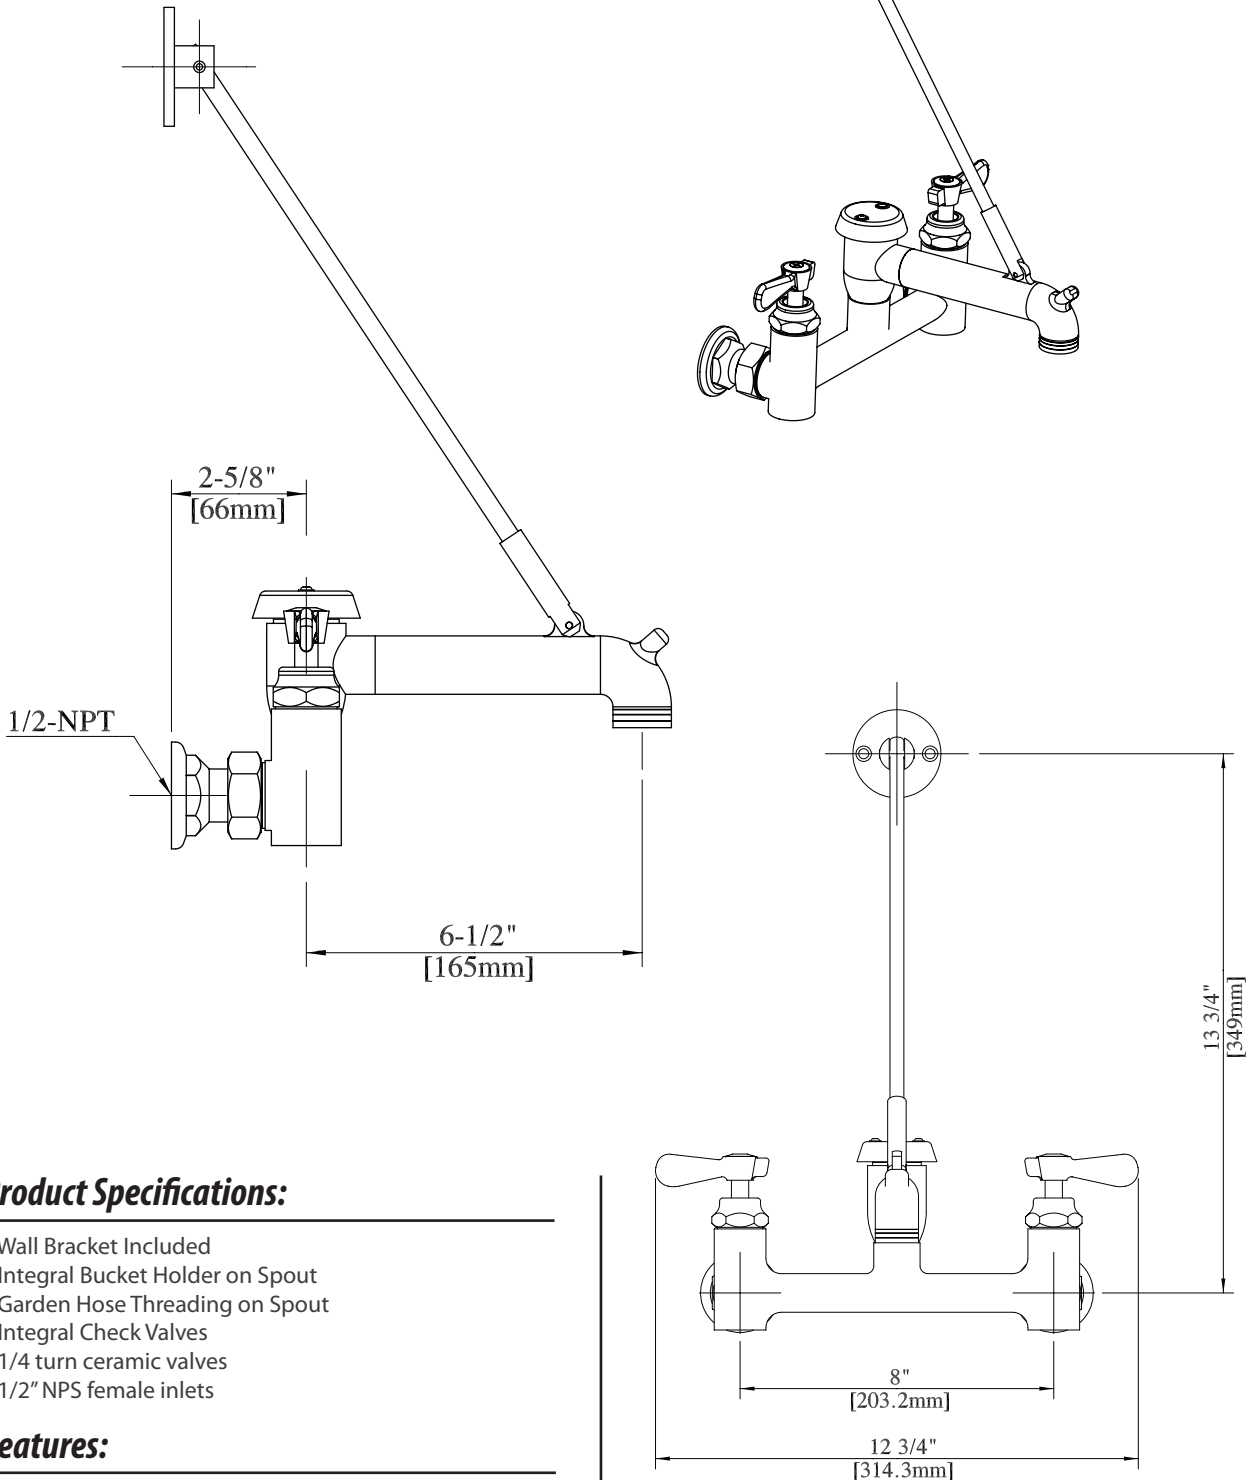

# Service Faucet with Vacuum Breaker

Model: BKSF-WB1

### Product Specifications:

- Wall Bracket Included
- Integral Bucket Holder on Spout
- Garden Hose Threading on Spout
- Integral Check Valves
- 1/4 turn ceramic valves
- 1/2" NPS female inlets

### Exploded Parts Detail:

Diagram #	Quantity	Part Number	Description
1	1	BKSF-WB1	Faucet Body
2	2	BKF-SBH	Handle Assembly
3	1	BKF-Bonnet	Valve Bonnet
4	2	BKF-(HV/CV)-G	Valve
5	2	BKF-ESC	Escutcheon
6	1	BKSF-VBC	Vac Breaker Cap
7	1	BKSF-VBS	Vac Breaker Seal

Diagram #	Quantity	Part Number	Description
8	1	BKSF-VBS	Vac Breaker
9	1	BKSF-VS	Wall Support Sleeve
10	1	BKSF-WSS	Vac Cap Screw
11	2	BKSF-VCS	Pin
12	1	BKSF-WB	Wall Bracket
13	1	BKSF-WB-R	Wall Support Rod