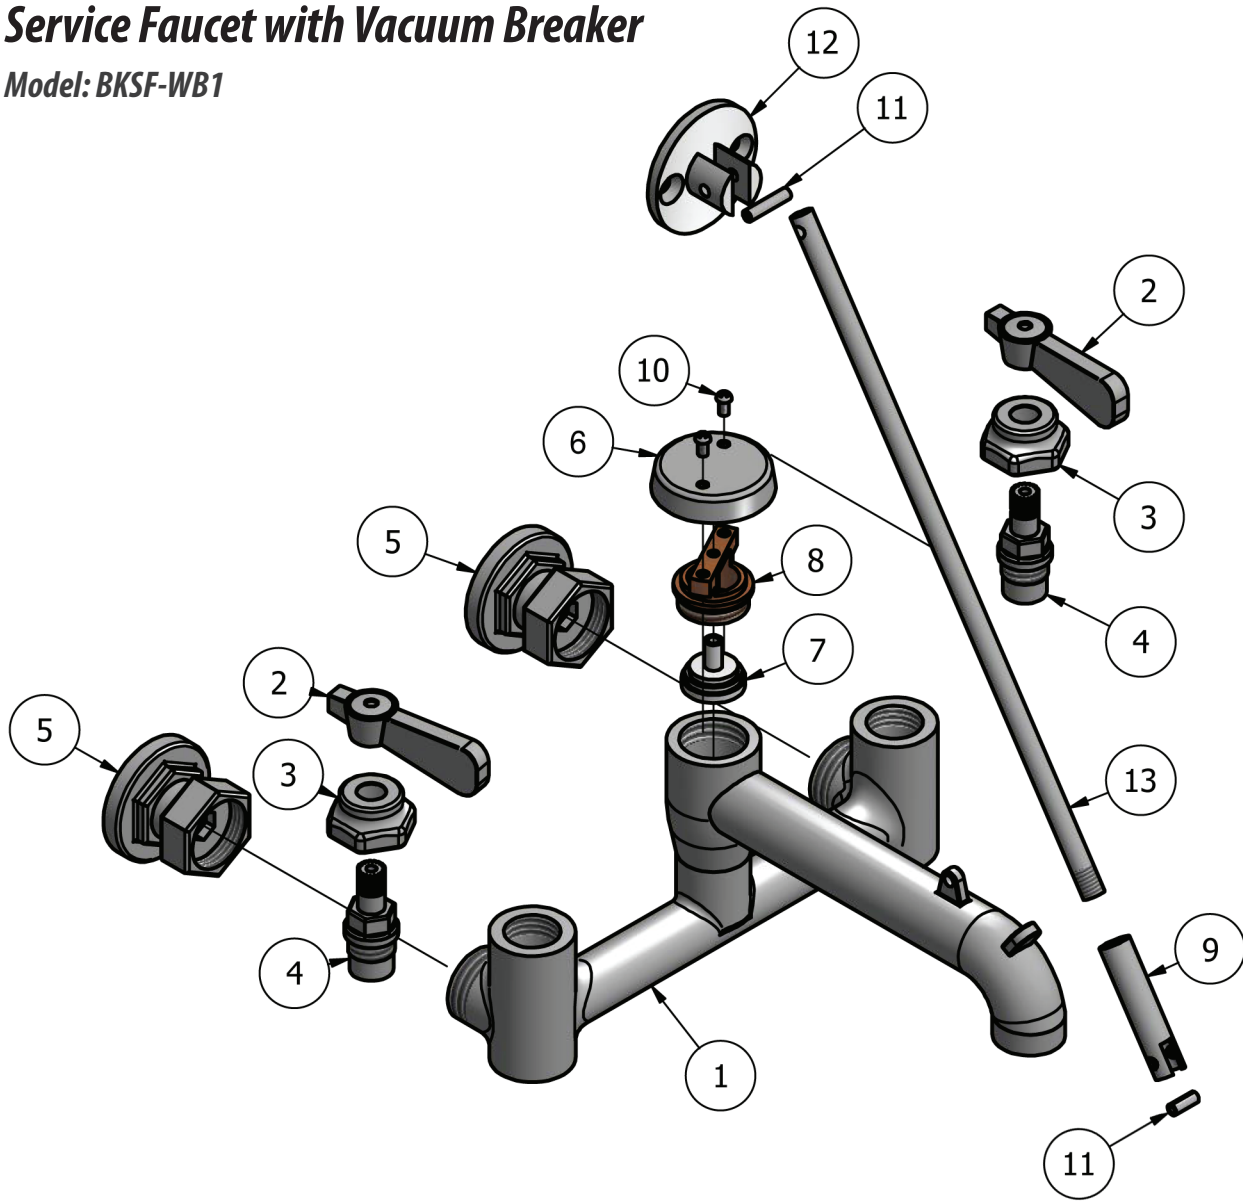

# Service Faucet with Vacuum Breaker

Model: BKSF-WB1

### Product Specifications:

- Wall Bracket Included
- Integral Bucket Holder on Spout
- Garden Hose Threading on Spout
- Integral Check Valves
- 1/4 turn ceramic valves
- 1/2" NPS female inlets

### Exploded Parts Detail:

Diagram #	Quantity	Part Number	Description
1	1	BKSF-WB1	Faucet Body
2	2	BKF-SBH	Handle Assembly
3	1	BKF-Bonnet	Valve Bonnet
4	2	BKF-(HV/CV)-G	Valve
5	2	BKF-ESC	Escutcheon
6	1	BKSF-VBC	Vac Breaker Cap
7	1	BKSF-VBS	Vac Breaker Seal