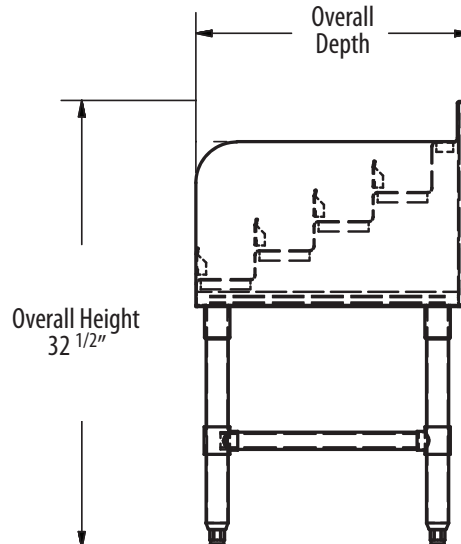

4 Step Liquor Display

Stainless Steel Liquor Display

Use your smart phone to scan the above QR code to visit our website:
www.bk-resources.com

Certifications:

Features:

- Protective Guard Rail on Each Step
- Uniform Fit with Other Underbar Products
- End Bracing Standard

Material:

- T-304 18 ga. Stainless Steel
- 1 5/8" Stainless Steel Legs & End Bracing
- Adjustable High Impact Corrosion Resistant Feet

Options:

21" Deep Part Number	Unit Size: (w x d)	18" Deep Part Number	Unit Size: (w x d)	Approximate Bottle Capacity
BKUB-LD12-21S	12" x 21 1/4"	BKUB-LD12-18S	12" x 18 1/4"	12
BKUB-LD18-21S	18" x 21 1/4"	BKUB-LD18-18S	18" x 18 1/4"	16
BKUB-LD24-21S	24" x 21 1/4"	BKUB-LD24-18S	24" x 18 1/4"	20
BKUB-LD36-21S	36" x 21 1/4"	BKUB-LD36-18S	36" x 18 1/4"	24