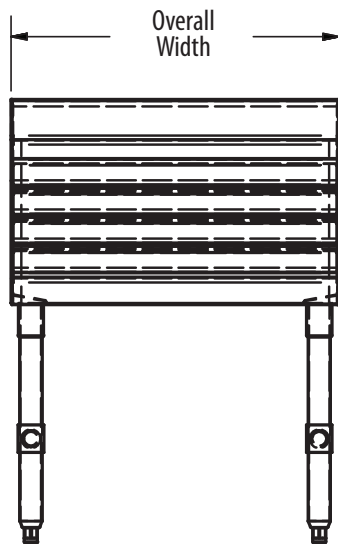

4 Step Liquor Display

Stainless Steel Liquor Display

Use your smart phone to scan the above QR code to visit our website:
www.bk-resources.com

Certifications:

Features:

- Protective Guard Rail on Each Step
- Uniform Fit with Other Underbar Products
- End Bracing Standard

Material:

- T-304 18 ga. Stainless Steel
- 1 5/8" Stainless Steel Legs & End Bracing
- Adjustable High Impact Corrosion Resistant Feet

Options:

21" Deep Part Number	Unit Size: (w x d)	18" Deep Part Number	Unit Size: (w x d)	Approximate Bottle Capacity
BKUB-LD12-21S	12" x 21 1/4"	BKUB-LD12-18S	12" x 18 1/4"	12
BKUB-LD18-21S	18" x 21 1/4"	BKUB-LD18-18S	18" x 18 1/4"	16
BKUB-LD24-21S	24" x 21 1/4"	BKUB-LD24-18S	24" x 18 1/4"	20
BKUB-LD36-21S	36" x 21 1/4"	BKUB-LD36-18S	36" x 18 1/4"	24