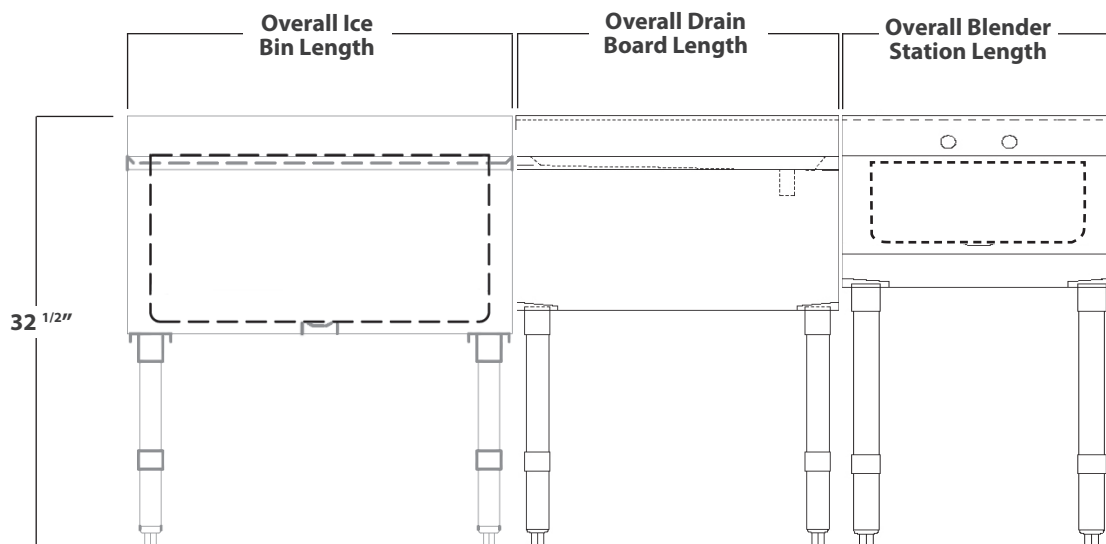

PRODUCT DATA SHEET

BK RESOURCES