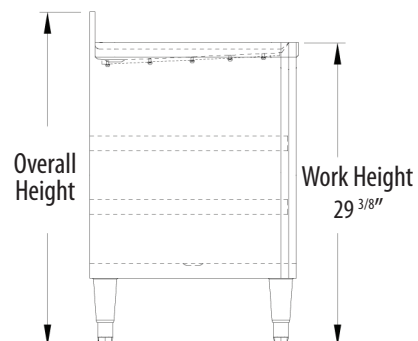

Stainless Steel Glass Rack Cabinets

BKUBGC-242 & BKUBGC-241

Use your smart phone to scan the above QR code to visit our website:
www.bk-resources.com

Certifications:

BKUBGC-242

BKUBGC-241

Features:

- BKUBGC-242 Holds (3) 20" x 20" Glass Racks (not included)
- BKUBGC-241 Holds (2) 20" x 20" Glass Racks (not included)
- Top is Pitched & includes a Drain
- Includes: BKDR-15CP Drain

Material:

- T-304 18 ga. Stainless Steel
- Stainless Steel Legs
- Adjustable High Impact Corrosion Resistant Feet

Part Number	Unit Size (l x w x h)	# of Glass Racks
BKUBGC-242	24" x 21 1/4" x 32 1/2"	3
BKUBGC-241	24" x 21 1/4" x 32 1/2"	2