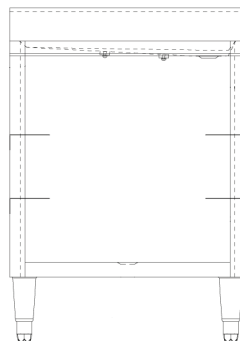

Stainless Steel Glass Rack Cabinets

BKUBGC-242 & BKUBGC-241

Use your smart phone to scan the above QR code to visit our website:
www.bk-resources.com

Certifications:

BKUBGC-242

BKUBGC-241

Features:

- BKUBGC-242 Holds (3) 20" x 20" Glass Racks (not included)
- BKUBGC-241 Holds (2) 20" x 20" Glass Racks (not included)
- Top is Pitched & includes a Drain
- Includes: BKDR-15CP Drain

Material:

- T-304 18 ga. Stainless Steel
- Stainless Steel Legs
- Adjustable High Impact Corrosion Resistant Feet

Part Number	Unit Size (l x w x h)	# of Glass Racks
BKUBGC-242	24" x 21 1/4" x 32 1/2"	3
BKUBGC-241	24" x 21 1/4" x 32 1/2"	2