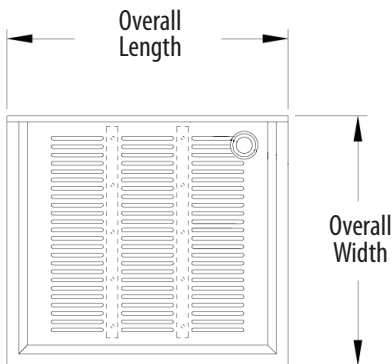

Stainless Steel Glass Rack Cabinets

BKUBGC-242 & BKUBGC-241

Use your smart phone to scan the above QR code to visit our website:
www.bk-resources.com

Certifications:

BKUBGC-242

BKUBGC-241

Features:

- BKUBGC-242 Holds (3) 20" x 20" Glass Racks (not included)
- BKUBGC-241 Holds (2) 20" x 20" Glass Racks (not included)
- Top is Pitched & includes a Drain
- Includes: BKDR-15CP Drain

Material:

- T-304 18 ga. Stainless Steel
- Stainless Steel Legs
- Adjustable High Impact Corrosion Resistant Feet

Part Number	Unit Size (l x w x h)	# of Glass Racks
BKUBGC-242	24" x 21 1/4" x 32 1/2"	3
BKUBGC-241	24" x 21 1/4" x 32 1/2"	2