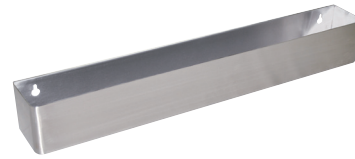

Underbar Speed Rail

Stainless Steel Underbar Speed Rail

Use your smart phone to scan the above QR code to visit our website:
www.bk-resources.com

Features:

- Keyhole Mounting

Material:

- T-304 18 ga. Stainless Steel

Options:

- Single or Double

| Part Number | Width A | Width B | Holes |
|-------------|---------|---------|-------|
| BKUBSR-24 | 24 | 21" | 2 |
| BKUBSR-30 | 30 | 27" | 2 |
| BKUBSR-36 | 36 | 16 1/2" | 3 |
| BKUBSR-48 | 48 | 22 1/2" | 3 |