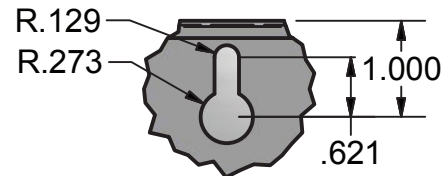

Underbar Speed Rail

Stainless Steel Underbar Speed Rail

Use your smart phone to scan the above QR code to visit our website:
www.bk-resources.com

Features:

- Keyhole Mounting

Material:

- T-304 18 ga. Stainless Steel

Options:

- Single or Double

| Part Number | Width A | Width B | Holes |
|-------------|---------|---------|-------|
| BKUBSR-24 | 24 | 21" | 2 |
| BKUBSR-30 | 30 | 27" | 2 |
| BKUBSR-36 | 36 | 16 1/2" | 3 |
| BKUBSR-48 | 48 | 22 1/2" | 3 |