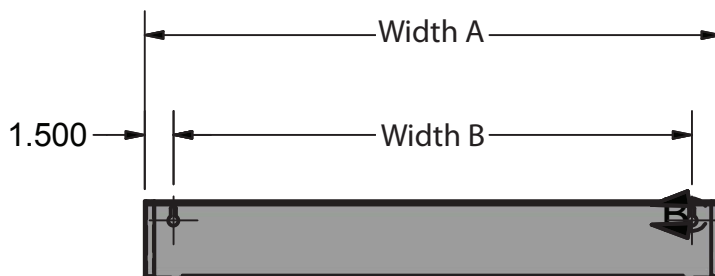

Underbar Speed Rail

Stainless Steel Underbar Speed Rail

Use your smart phone to scan the above QR code to visit our website:
www.bk-resources.com

Features:

- Keyhole Mounting

Material:

- T-304 18 ga. Stainless Steel

Options:

- Single or Double

| Part Number | Width A | Width B | Holes |
|-------------|---------|---------|-------|
| BKUBSR-24 | 24 | 21" | 2 |
| BKUBSR-30 | 30 | 27" | 2 |
| BKUBSR-36 | 36 | 16 1/2" | 3 |
| BKUBSR-48 | 48 | 22 1/2" | 3 |