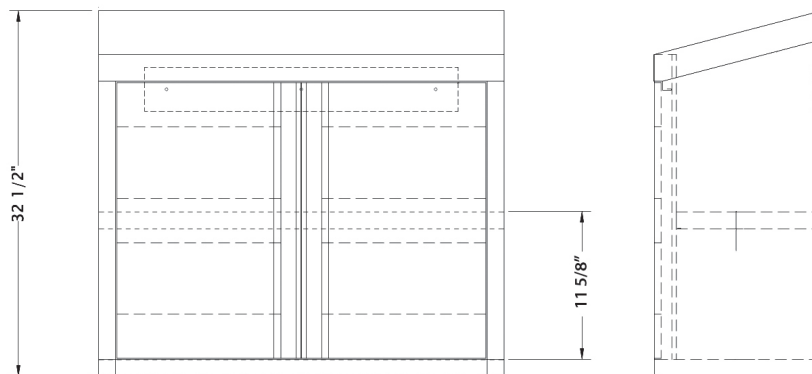

Wall Cabinets

Stainless Steel Shelving

Use your smart phone to scan the above QR code to visit our website:
www.bk-resources.com

Certifications:

Features:

- 32 1/2" Overall Height
- Fixed Intermediate Shelf – 11 5/8" - top of shelf to bottom of cabinet
- Removable Doors

Material:

- T-304 18 ga. Stainless Steel

Part Number	Size: (w x d)
BKWCH-1524	24" x 15"
BKWCH-1530	30" x 15"
BKWCH-1536	36" x 15"
BKWCH-1548	48" x 15"

PRODUCT DATA SHEET

BK RESOURCES