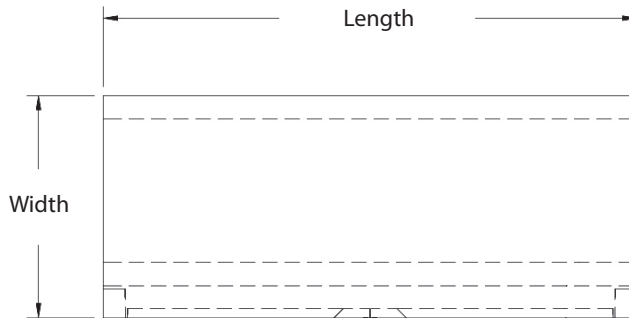

Wall Cabinets

Stainless Steel Shelving

Use your smart phone to scan the above QR code to visit our website:
www.bk-resources.com

Certifications:

Features:

- 32 1/2" Overall Height
- Fixed Intermediate Shelf – 11 5/8" - top of shelf to bottom of cabinet
- Removable Doors

Material:

- T-304 18 ga. Stainless Steel

Part Number	Size: (w x d)
BKWCH-1524	24" x 15"
BKWCH-1530	30" x 15"
BKWCH-1536	36" x 15"
BKWCH-1548	48" x 15"

PRODUCT DATA SHEET

BK RESOURCES