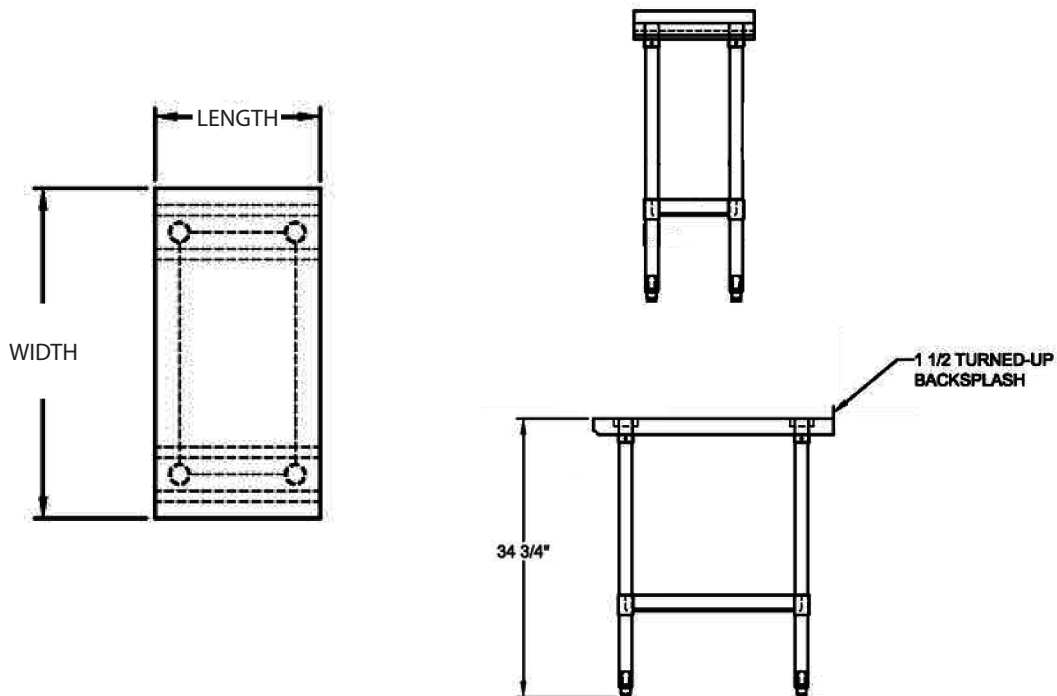

## Features:

- 1<sup>5/8</sup>" Legs
- 1<sup>1/2</sup>" Riser
- Stainless Top, Legs & Shelf

## Options:

- Casters
- Upgraded Bullet Feet
- Extra Shelves

### S/S w/ Stainless Steel Legs & Undershelf

- T-430 18 ga. Stainless Steel Top
- Stainless Steel Legs & Adjustable Undershelf
- Adjustable High Impact Corrosion Resistant Feet

Length	T-430 S/S 24" Width	T-430 S/S 30" Width
15"	SFTS-1524	SFTS-1530
18"	SFTS-1824	SFTS-1830
24"	-	SFTS-2430