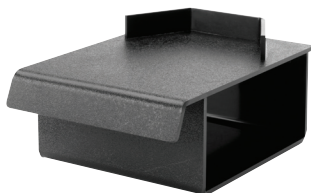

MODEL	BREW HEIGHT	WIDTH
7757	17-1/2"	8-1/2"
7757-D	17-1/2"	8-1/2"
7878-THS	12-1/4"	5-15/16"
7874-THS	9-7/8"	5-3/8"
7885-THS	-	-
7752NS-TGB	11-3/4"	8-5/8"
7750NS-TGB	17-1/16"	7-5/16"

ACCESSORIES

Shown with optional 7752-TGB

Model 3871-NS-SRVST

Shown with optional 7752-TGB

FOR USE WITH 7752-TGB ONLY

Model 8857-SRVST1W

Thermal Server Lift

Model 3774BREWSTE

Plastic Drip Tray

Model 3776-DRTRY-P