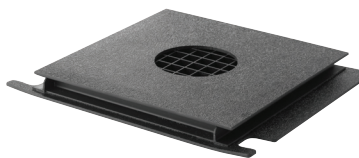

MODEL	BREW HEIGHT	WIDTH
7757	17-1/2"	8-1/2"
7757-D	17-1/2"	8-1/2"
7878-THS	12-1/4"	5-15/16"
7874-THS	9-7/8"	5-3/8"
7885-THS	-	-
7752NS-TGB	11-3/4"	8-5/8"
7750NS-TGB	17-1/16"	7-5/16"

ACCESSORIES

Shown with optional 7752-TGB

Model 3871-NS-SRVST

Shown with optional 7752-TGB

FOR USE WITH 7752-TGB ONLY

Model 8857-SRVST1W

Thermal Server Lift

Model 3774BREWSTE

Plastic Drip Tray

Model 3776-DRTRY-P