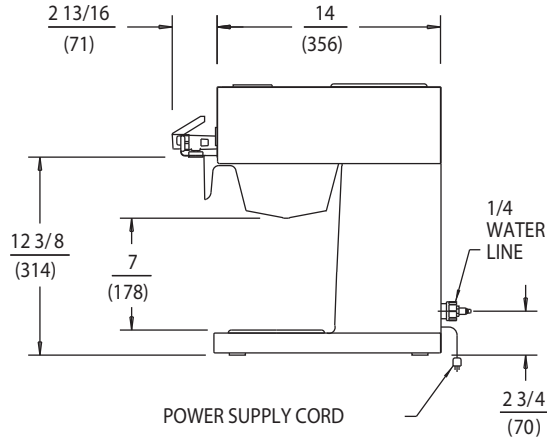

DIMENSIONS: INCH
 (MM)

SPECIFICATIONS:

MODELS	WATTS	VOLTS	AMPS	PHASE	POWER SUPPLY CORD
8540	1700	120	14.2	SINGLE	NEMA 5-15P
● 8540AU, PI, KO	2000	220-240	8.3	SINGLE	SUPPLIED
■ 8540CA	1500	120	12.5	SINGLE	NEMA 5-15P
☉ 8540EU, UK	2000	220-240	8.3	SINGLE	SUPPLIED
8541	1700	120	14.2	SINGLE	NEMA 5-15P
● 8541AU, KO	1700	220-240	7.7	SINGLE	SUPPLIED
■ 8541CA	1500	120	12.5	SINGLE	NEMA 5-15P
☉ 8541EU, UK	2000	220-240	8.3	SINGLE	SUPPLIED