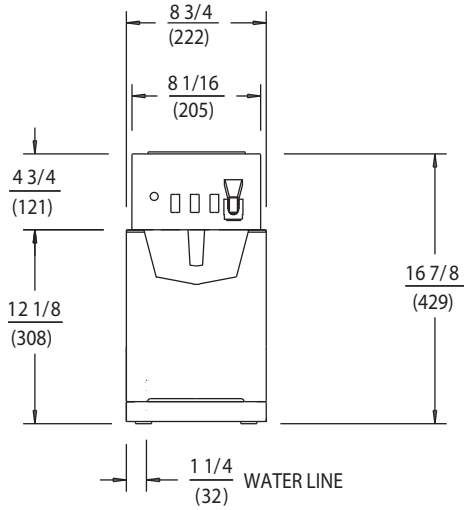

DIMENSIONS: INCH
 (MM)

SPECIFICATIONS:

MODELS	WATTS	VOLTS	AMPS	PHASE	POWER SUPPLY CORD
8540	1700	120	14.2	SINGLE	NEMA 5-15P
● 8540AU, PI, KO	2000	220-240	8.3	SINGLE	SUPPLIED
■ 8540CA	1500	120	12.5	SINGLE	NEMA 5-15P
☉ 8540EU, UK	2000	220-240	8.3	SINGLE	SUPPLIED
8541	1700	120	14.2	SINGLE	NEMA 5-15P
● 8541AU, KO	1700	220-240	7.7	SINGLE	SUPPLIED
■ 8541CA	1500	120	12.5	SINGLE	NEMA 5-15P
☉ 8541EU, UK	2000	220-240	8.3	SINGLE	SUPPLIED