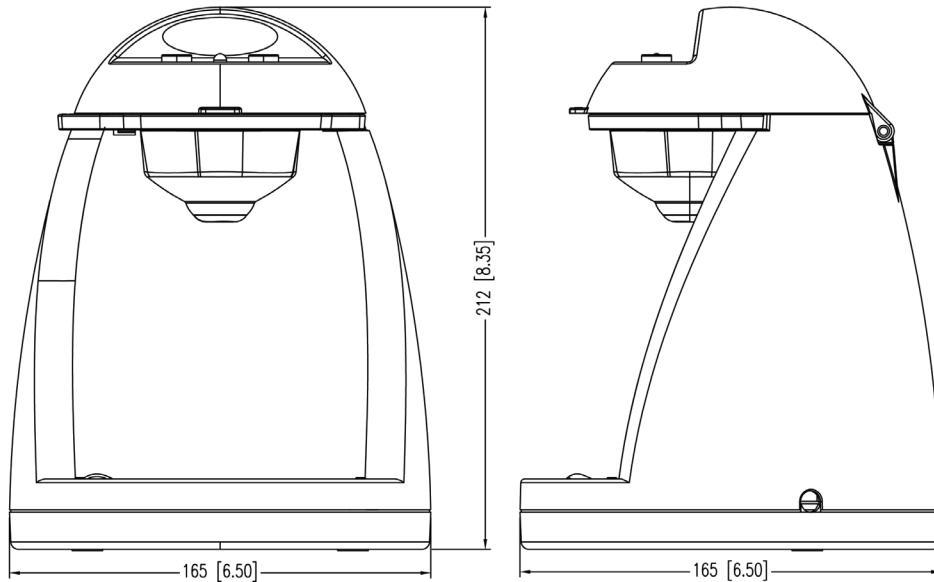

Brewing Excellence

Job _____ Item No. _____

Single & Dual Pod Brewers

POD1-120V POD2-120V

Model POD1-120V

Model POD2-120V

FEATURES

- Brews one or two cups of coffee in minutes
- Water level indicator
- Automatic shut-off
- Water level sensor and overflow opening (POD2 only)
- “BREW” and “OFF” push buttons
- Light indicates coffee is brewing
- Accommodates mugs or disposable cups
- Stainless steel drip tray
- No warmer plate saves energy
- Grounded power cord
- Textured finish
- Sleek, compact design requires little counter space
- Works with 62mm pods

OPTIONS/ACCESSORIES

- Stainless steel drip tray

PRODUCT WARRANTY

Limited one year parts & labor

Sheet No. POD-08/13

Bloomfield • 10 Sunnen Dr. St. Louis, MO 63143 U.S.A.
 Phone : (314) 678-6336 • Fax (314) 781-3636
 www.wellsbloomfield.com • Printed in the U.S.A.

NOTE: Specifications are subject to change without notice and are not intended for installation purposes. See installation instructions prior to installing the unit.

Single & Dual Pod Brewers

☐ POD1-120V ☐ POD2-120V

Single Pod Brewer

Dual Pod Brewer

Model Number	W x D x H Inches (MM)	Voltage	Watts	Hz	Approx. Weight Installed LBS (KG)	Approx. Weight Shipping LBS (KG)
POD1-120V	6.5 x 6.5 x 8.35 (165 x 155 x 212)	120V	500	60	3.0 (1.4)	3.5 (1.6)
POD2-120V	7.91 x 7.17 x 8.85 (201 x 182 x 225)	120V	750	60	4.5 (2.1)	5.0 (2.3)