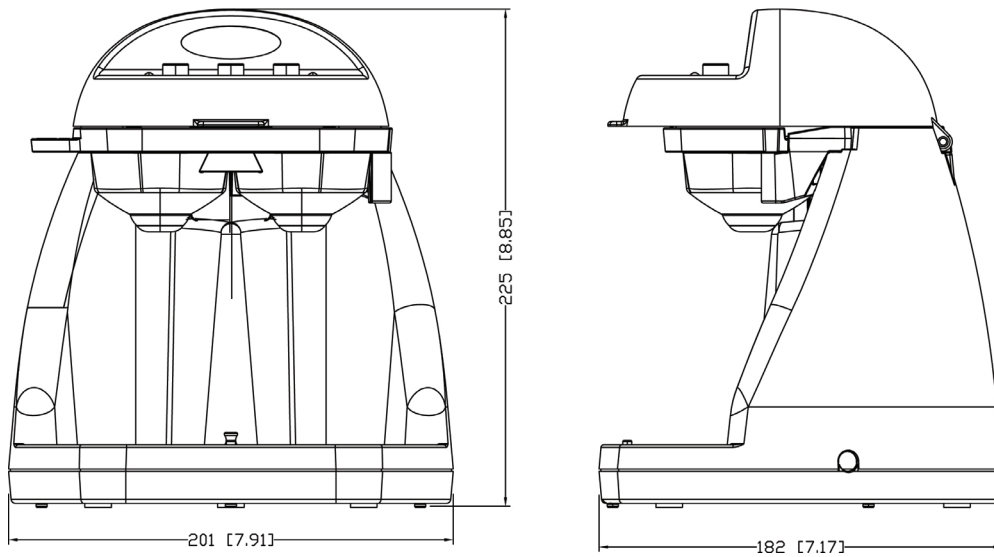

NOTE: Specifications are subject to change without notice and are not intended for installation purposes. See installation instructions prior to installing the unit.

Single & Dual Pod Brewers

☐ POD1-120V ☐ POD2-120V

Single Pod Brewer

Dual Pod Brewer

Model Number	W x D x H Inches (MM)	Voltage	Watts	Hz	Approx. Weight Installed LBS (KG)	Approx. Weight Shipping LBS (KG)
POD1-120V	6.5 x 6.5 x 8.35 (165 x 155 x 212)	120V	500	60	3.0 (1.4)	3.5 (1.6)
POD2-120V	7.91 x 7.17 x 8.85 (201 x 182 x 225)	120V	750	60	4.5 (2.1)	5.0 (2.3)