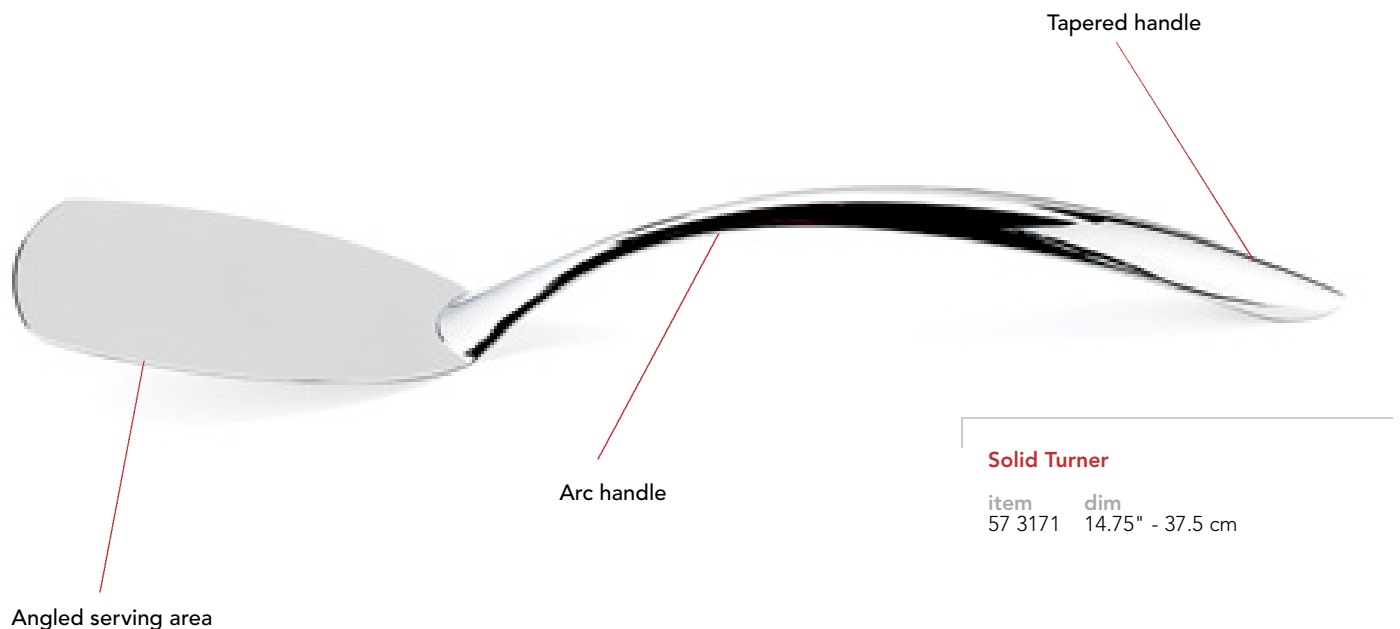

Browne - Halco

Eclipse Servingware

- Enhance your buffet, salad bar or display case.
- Durable 18/8 mirror finish stainless steel construction.
- "Stay Cool" tapered, hollow handle design provides comfortable grip.
- Unique arc handle "easy pick up" design reduces slippage in servingware and provides ease of handling.
- Angled serving area keeps food off the table if utensil is put down.
- 11 piece collection in two ranges of size for all your serving requirements.

Solid Turner

item 57 3171 dim overall 14.75" - 37.5 cm

Slotted Turner

item 57 3172 dim overall 14.75" - 37.5 cm

Fork

item 57 3175 dim overall 14" - 35.5 cm

Solid Spoon

item 57 3173 dim overall 13.5" - 33.8 cm

Slotted Spoon

item 57 3174 dim overall 13.5" - 33.8 cm

Serving Ladle

item 57 3170 cap 6 oz - 17.7 ml dim overall 15" - 38 cm

Ladle

item 57 3184 dim overall 10" - 25.5 cm

Pie Server

item 57 3183 dim overall 10" - 25.5 cm

Fork

item 57 3182 dim overall 10" - 25.5 cm

Solid Spoon

item 57 3180 dim overall 10" - 25.5 cm

Slotted Spoon

item 57 3181 dim overall 10" - 25.5 cm