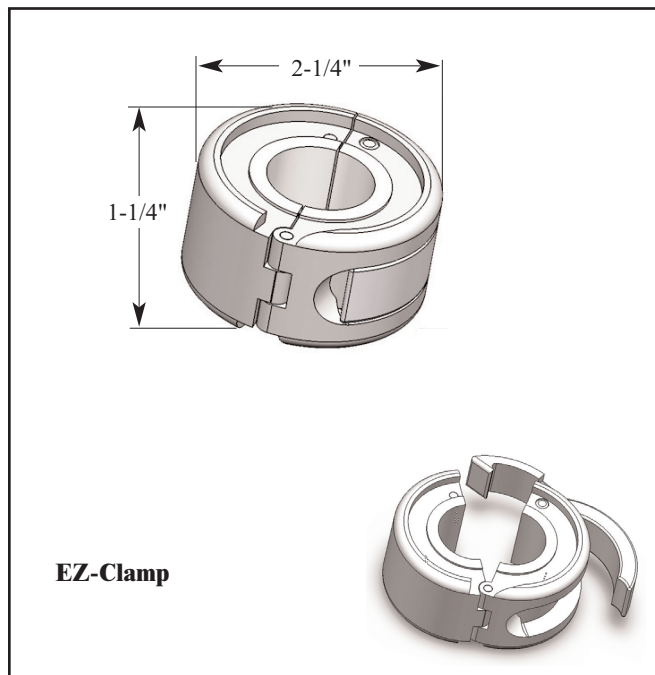

ZGUARD KEVRY ZSPACE

ZSPACE

EZ-Clamp

Project Name: _____
 Item: _____
 Quantity: _____
 Model: ZS-EZC
 Length: _____

EZ-CLAMP

Install the EZ-Clamp on ZGuard posts without removing existing hardware and it installs without any tools.

Finish

- Brushed Aluminum

ZSPACE

Flexi-Ring

Project Name: _____
 Item: _____
 Quantity: _____
 Model: 544, 545, 546
 Length: _____

FLEXI-RINGS

Attach up to three rings to a single EZ-Clamp and let the merchandising begin. Mount bowls, plates, vessels, vases or anything else that you can think of to create memorable and profitable displays.

OTHER OPTIONS

Sizes

- Small Flexi-Ring (544)
- Medium Flexi-Ring (545)
- Large Flexi-Ring (546)

Finish

- Brushed Aluminum