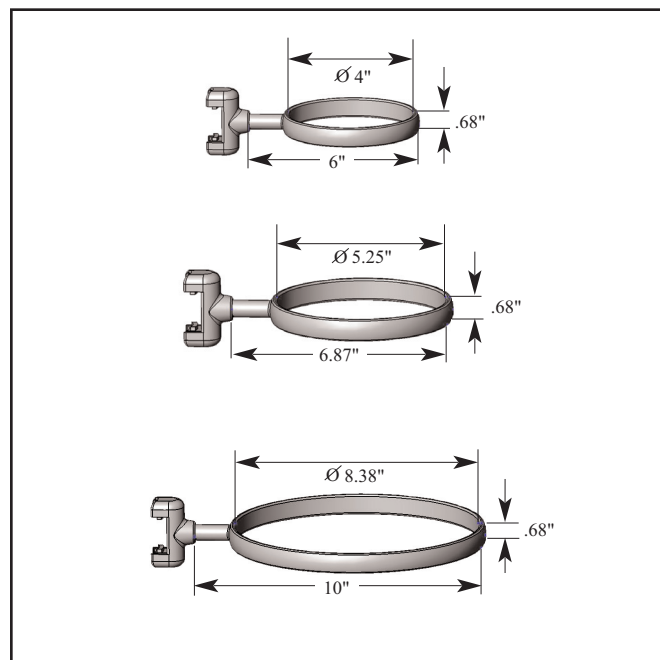

ZGUARD KEVRY ZSPACE

ZSPACE

EZ-Clamp

Project Name: _____
 Item: _____
 Quantity: _____
 Model: ZS-EZC
 Length: _____

EZ-CLAMP

Install the EZ-Clamp on ZGuard posts without removing existing hardware and it installs without any tools.

Finish

- Brushed Aluminum

ZSPACE

Flexi-Ring

Project Name: _____
 Item: _____
 Quantity: _____
 Model: 544, 545, 546
 Length: _____

FLEXI-RINGS

Attach up to three rings to a single EZ-Clamp and let the merchandising begin. Mount bowls, plates, vessels, vases or anything else that you can think of to create memorable and profitable displays.

OTHER OPTIONS

Sizes

- Small Flexi-Ring (544)
- Medium Flexi-Ring (545)
- Large Flexi-Ring (546)

Finish

- Brushed Aluminum