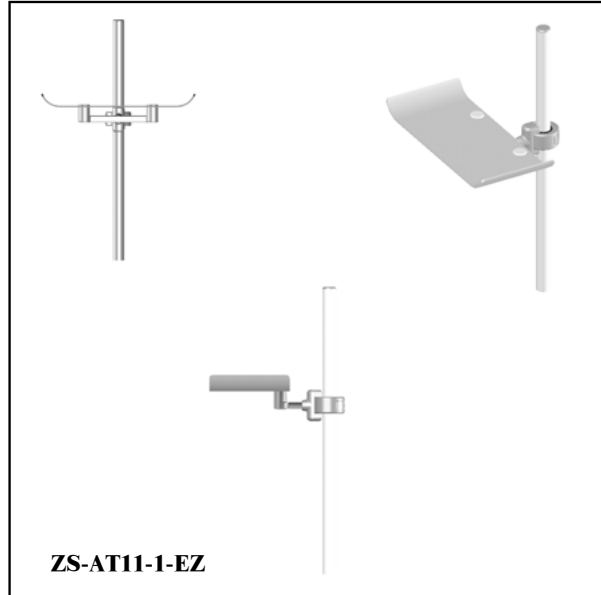

Display Tray

Project Name: _____
 Item: _____
 Quantity: _____
 Model: **ZS-AT11**
 Length: _____

DESCRIPTION:

This functional and modern tray is made of 1/8" aluminum. It's a clean and contemporary look that will hold up in the toughest environments.

- ZS-AT11-1-EZ:**
 1 ea. Aluminum Tray
 1 ea. EZ-Clamp
 Post Not Included

NSF LISTED FINISH OPTIONS

Only Available in Brushed Aluminum

- ZS-AT11-2-EZ:**
 2 ea. Aluminum Tray
 1 ea. EZ-Clamp
 Post Not Included