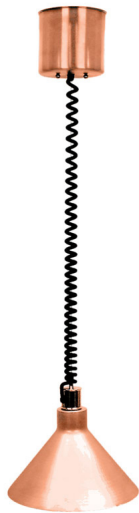

Carving Stations > Heat Lamps > Hanging Hanging Heat Lamp, Copper Powder Coat, Retractable, 10 in. Shade

Hanging Hanging Heat Lamp, Copper Powder Coat, Retractable, 10 in. Shade

Model: 010HHW-RTCP

Hanging Hanging Heat Lamp, Copper Powder Coat, Retractable, 10 in. Shade

Retractable Hanging Heat Lamp, Copper Powder Coat, 10 in. Wide Shade

Retractable hanging heat lamp with 304 stainless steel 10 in diameter wide heat lamp shade. Collar mounted power switch. NSF approved Shat-R-Shield, shatter resistant heat lamp bulb included. Lamp shade in Copper Powder Coat finish.

Measures: 10x10x14 in.