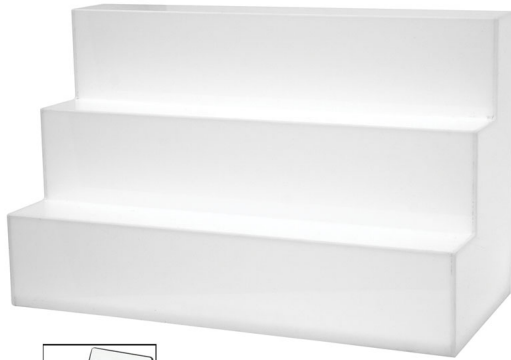

Beverage Displays > Beer-Liquor Displays > All-Glo Bar Back Riser, LED Illuminated w/ Remote, 3-Step

All-Glo Bar Back Riser, LED Illuminated w/ Remote, 3-Step

Model: 010RLG243

All-Glo Bar Back Riser, LED Illuminated w/ Remote, 3-Step
LED Lighted Bar Back Riser, Three Step
4 in. deep steps hold most liquor bottles 750ml and smaller.
Translucent acrylic steps change color with included IR
remote control. Lighting adjusts to one of 16 programmable
colors, strobos, smooth transitions and gradual fades.
Measures: 24x12x15 in.
Steps: 4