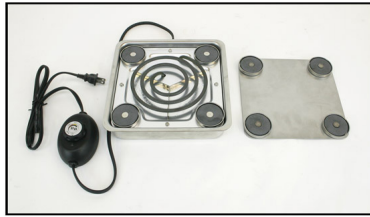

Chafing Dishes > New Age Chafing Dish > Electric, Rectangular New Age Chafing Dish, Glass Lid w/ Base

## Electric, Rectangular New Age Chafing Dish, Glass Lid w/ Base

Model: 010YC3-EL

Electric, Rectangular New Age Chafing Dish, Glass Lid w/ Base  
8 qt. Rectangular Electric NewAge Style Chafing Dish  
Includes detachable magnetic electric heater and 18/10  
stainless steel chafer with removable base, 304 insert and  
spoon holder.

Dripless, water recycling glass lid captures condensation and  
drains lid moisture back into the water pan. Lid hinge clutch  
slows lid closing.

Both clamshell lid and base are lift off easy to remove for  
cleaning or to be used as a serving line counter top drop in  
chafer.

Magnetic Electric Heater: Included

Measures: 23x19x14 in.

Capacity: 8 qt.