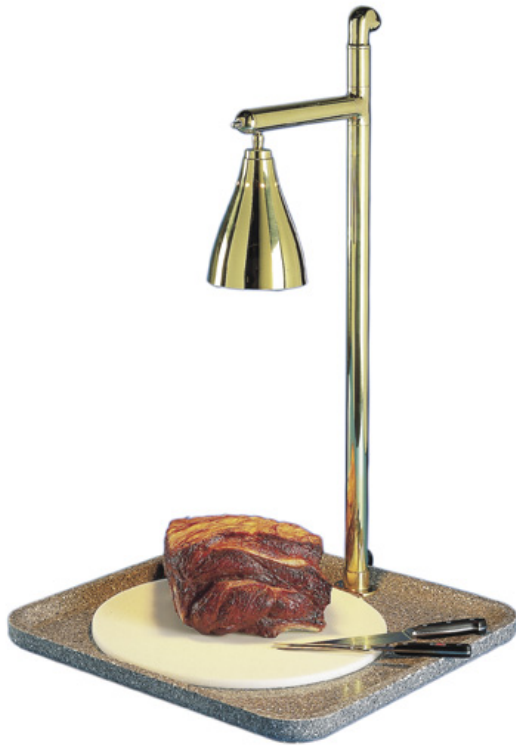

Carving Stations > Carving Station - Classic, Sq

Carving Station - Classic, Sq

Model: 1BAGH7S

Carving Station - Classic, Sq
Classic Carving Station (Square)

Brass and granite for warmth and style.

Contemporary and unique, solid brass and granite tray carving stations.

Durable acrylic granite bases are dishwasher safe and detach from solid brass lamp assembly. The raised tray rim keeps juices contained.

Free carving set and cutting board with all carving stations

Available in all Acrylic Granite Colors.

Measures: 24x24x27H/ 61cm x 61cm x 69cmH Sq

Options available for Carving Station - Classic, Sq :

Acrylic Granite

[Oahu Green](#), [Gray Granite](#), [White Granite](#), [Kauai Purple](#), [Glacier](#), [Sand](#), [Starlit Blue](#), [Available Colors](#).