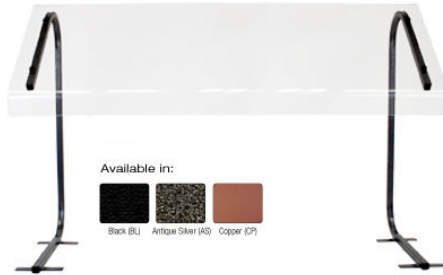

*Sneeze Guards > Portable Sneeze Guards > Sneeze Guard, Economy, Portable Table Top Use, 3 ft.*

## Sneeze Guard, Economy, Portable Table Top Use, 3 ft.

Model: 1BSGP36

Sneeze Guard, Economy, Portable Table Top Use, 3 ft.

Sneeze Guards, Economy, Portable Table Top Serving, 36 in.

Assembles and disassembles with 4 thumb screws. Sneeze guard shields and legs stack for transport or storage. 28 in. height legs, 15 in. depth with 16 in. opening clearance. Powder coated steel legs and .25 inch acrylic plastic shields. Powder Coat Finish: Textured Black, Antique Silver, Copper. Measures: 36x28x19 in.

Options available for Sneeze Guard, Economy, Portable Table Top Use, 3 ft. :

### **Powder Coat Finishes**

[Black](#), [Antique Silver](#), [Choose Finish](#).