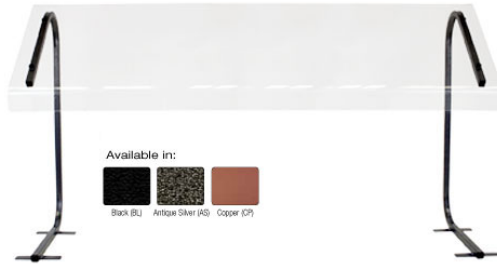

*Sneeze Guards > Portable Sneeze Guards > Sneeze Guard, Economy, Portable Table Top Use, 4 ft.*

## Sneeze Guard, Economy, Portable Table Top Use, 4 ft.

Model: 1BSGP48

Sneeze Guard, Economy, Portable Table Top Use, 4 ft.

Sneeze Guards, Economy, Portable Table Top Serving, 48 in.

Assembles and disassembles with 4 thumb screws. Sneeze guard shields and legs stack for transport or storage. 28 in. height legs, 15 in. depth with 16 in. opening clearance. Powder coated steel legs and .25 inch acrylic plastic shields. Powder Coat Finish: Textured Black, Antique Silver, Copper Measures: 48x28x19 in.

Options available for Sneeze Guard, Economy, Portable Table Top Use, 4 ft. :

### Powder Coat Finishes

[Black](#), [Antique Silver](#), [Choose Finish](#).