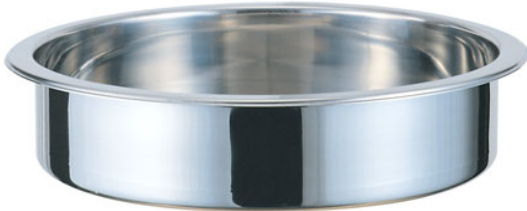

> *Chafing Dish Food Pan, Round Stainless Steel Med*

## Chafing Dish Food Pan, Round Stainless Steel Med

Model: 1BT11202

Chafing Dish Food Pan, Round Stainless Steel Med

Round, Medium, Stainless Insert

Food pan, fits New Age 4.8qt round chafing dish

Capacity: 4.8 qt.

Size: 11.61 in x 11.61 in x 2.36 in.