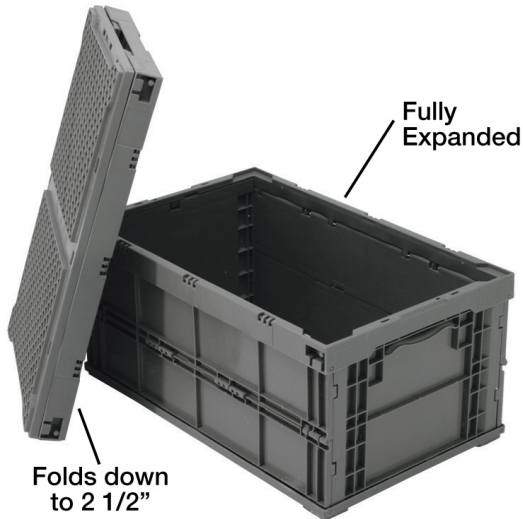

Banquet Prep > Cater-Crate > Folding Cater-Crate > Folding Cater-Crate, 15x12x9, Folds to 2.5 in., Heavy Duty, Stacking

Folding Cater-Crate, 15x12x9, Folds to 2.5 in., Heavy Duty, Stacking

Model: 1BTC1215F

Folding Cater-Crate, 15x12x9, Folds to 2.5 in., Heavy Duty, Stacking

Folding Cater-Crate, 15x12x9 in.

Heavy duty open crate is strong, reliable and reuseable.

Containers fold down to 2.5 in. profile. The folding Cater-Crate has ergonomic carrying handles, designed for safer lifting. Lids not included.

- Stackable
- Folds down to 2.5 in.
- Perfect for foodservice equipment transport and storage

Measures: 15x12x 9 in.