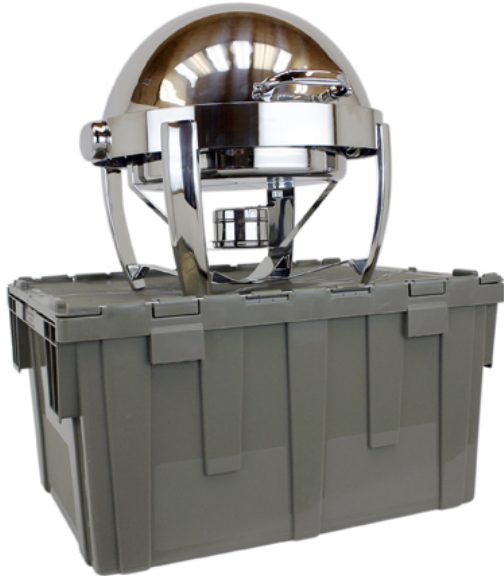

> *Deluxe Cater-Crate Fits Classic Round Chafing Dish, 1BT1261D*

Deluxe Cater-Crate Fits Classic Round Chafing Dish, 1BT1261D

Model: 1BTC261

Deluxe Cater-Crate Fits Classic Round Chafing Dish, 1BT1261D
Deluxe Cater-Crate for Classic Round Chafing Dish
Chafer not included

Transport, store and protect your catering equipment. Heavy duty, reusable containers for storage and transporting banquet and catering equipment. Cater-Crates have permanently attached lids that interlock for strength in stacking. Recessed lids ensure maximum load stability. Lids close securely and can be fastened or locked. Stack for maximized storage or nest when empty.

- Stackable, nest when empty
- Permanently attached lids
- For foodservice equipment transport and storage

Measures: 28x20x15 in.
Fits: 1BT1261D