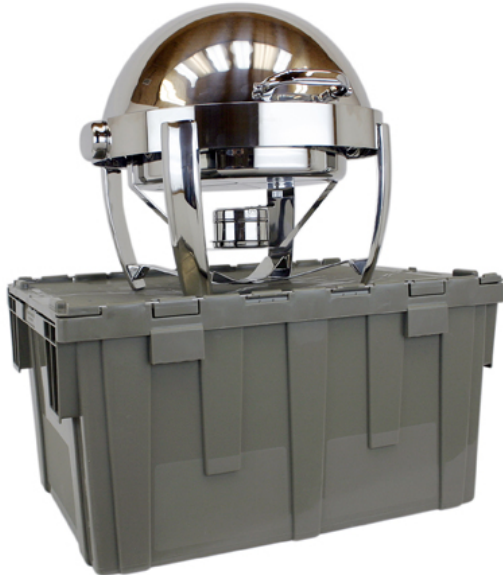

> *Deluxe Cater-Crate Set, Crate w/Round 8 qt. Chafing Dish*

## Deluxe Cater-Crate Set, Crate w/Round 8 qt. Chafing Dish

Model: 1BTC262

Deluxe Cater-Crate Set, Crate w/Round 8 qt. Chafing Dish  
Deluxe Cater-Crate Set Includes Classic Round Chafing Dish  
(1BT1261D)

Transport, store and protect your catering equipment with the Cater-Crate

Classic chafing dish features include durable 18/10 stainless steel body, detachable cover for easy cleaning, drippless water pan, and clutch lid system that stops at 90° and 180°.

Cater-Crate® lids are permanently attached with steel hinges and interlock for maximum stacking strength and stability. Recessed lids and textured bottoms prevent crates from sliding when stacked. Lids close securely and can be locked for extra security. Built in handles are ergonomically designed to for easy lifting.