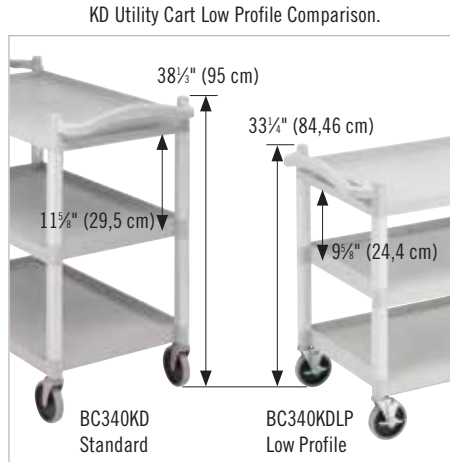

KD Utility Cart Low Profile

The KD Utility Cart Low Profile can be used to set up a self-serve beverage station or hold equipment and supplies for easy access in a variety of foodservice operations such as schools, convention centers and hospitals. Use to maneuver smaller products around the kitchen area. This economically priced cart provides ergonomic access to equipment on the top shelf, it's easy to clean and resistant against rust.

- Reliable
- Rust free
- Hygienic

Marine rails keep contents in place.

Durable stain resistant surface is easy to clean.

Sturdy aluminum uprights.

Four zinc plated swivel casters with brakes for steady maneuvering.