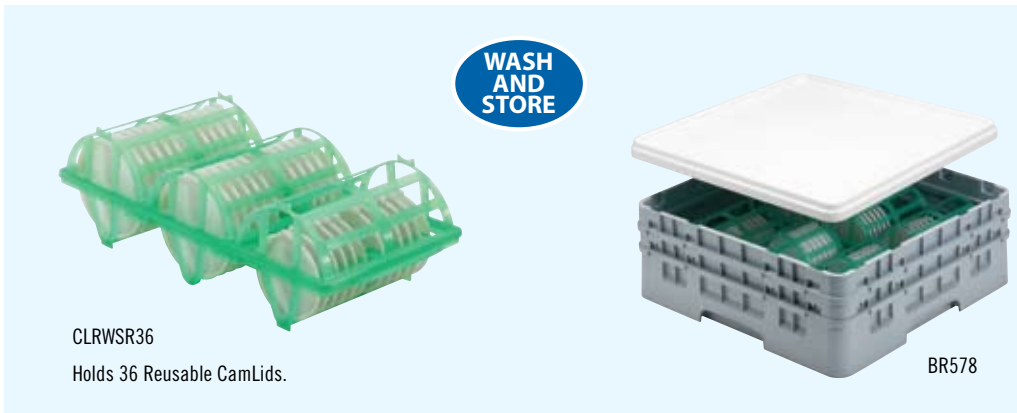

- Save up to 75% by switching from disposable lids to reusable lids.\*

\*Based on 100 bed facility using 3 disposable lids for 3 meals daily.

Contact your Cambro Sales Representative for a Customized Savings Calculator!

**Century Camtray®**  
Contemporary design constructed of durable fiberglass. Low edges and ergonomic corners enhance patient comfort.

CODE	DESCRIPTION	DIMENSIONS H x Diameter	CASE LBS. (CUBE) CASE KG. (CUBE M <sup>3</sup> )	CASE PACK	LIST PRICE EA.
<b>Reusable CamLids</b>					
CLRSM8B5	Fits Shoreline 8 oz. mug and 5 oz. bowl	3/4" x 3 3/4" (0,76 cm x 9,56 cm)	5.31 lbs. (0.83) 2,40 Kg. (0,02)	240	Case Price
CLRSB9	Fits Shoreline 9 oz. bowl	3/4" x 4 3/8" (0,76 cm x 11,81 cm)	7.14 lbs. (0.83) 3,23 Kg. (0,02)	240	Case Price
<b>Accessories</b>					
CLRWSR36	Camrack Wash and Store Rack for Reusable Lids	8 1/4" x 18" x 5 1/2" (20,96 x 54,72 x 13,97 cm)	4.21 lbs. 1,91 Kg.	4	
24CWPER100 (SO 091696A)	Soiled CamLid container for Reusable Lids	Pan Depth 4" (10 cm)	7.03 (0.87)	6	
BR578	Camrack Full Size Base Rack with 2 Extenders	6 1/2" (16,5 cm) inside 7 1/4" (18,4 cm) outside	22.5 lbs. (6.93) 10,22 Kg. (0,194)	4	
DRC2020	Full Rack Cover	19 1/2" x 19 1/2" x 1 5/16" (50 x 50 x 2,4 cm)	4.2 lbs. (0.34) 0,91 Kg. (0,0098)	1	