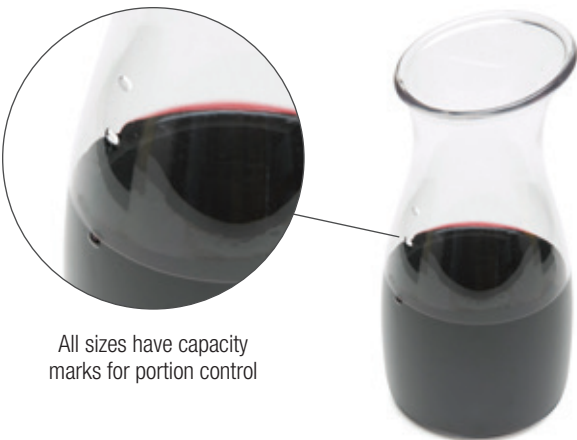

Cascata Carafe

NEW!

Stylish shape looks attractive on tabletops and buffets, while offering convenient beverage service.

- Ergonomic shape is easy to hold and angled rim provides a drip-free pour
- Larger sizes can be used for water, juice or wine
- Smaller sizes are good for salad dressings, syrups, single-portion drinks and snack mix
- A green alternative to single-serve drinks
- Snap-on lids available in solid or hinged styles
- All sizes have capacity marks for portion control
- Shatterproof polycarbonate looks like glass
- Custom imprinting available*; contact customer service for details
- Dishwasher safe
- NSF Listed

*Minimum order quantity for custom imprinting – 144 ea

For more information please contact your local sales representative

Cascata Carafes

Contemporary shape looks attractive on tabletops and buffets

All sizes have capacity marks for portion control

Snap-on lids available in solid or hinged styles

White(02)

Clear(07)

Prod No	Description	Capacity Marks	Glass Rack	Color	Pack	Cs Wt/Cube
Cascata Carafes & Lids						
70900 Δ	0.25 Liter Carafe	6 oz, 8 oz, 0.25L	RW30-1	07	12 ea	2.35/0.45
70901 Δ	0.50 Liter Carafe	0.5L	RW20-2	07	12 ea	4.40/0.80
70902 Δ	1 Liter Carafe	1L	RG16-5	07	12 ea	5.40/1.32
70903 Δ	1.5 Liter Carafe	1.5	RG9-5	07	12 ea	6.85/1.97
70904 Δ	Flat Carafe Lid (fits 70901, 70902, 70903)	—	—	02	12 ea	0.50/0.05
70905 Δ	Hinged Carafe Lid (fits 70901, 70902, 70903)	—	—	02	12 ea	0.50/0.05