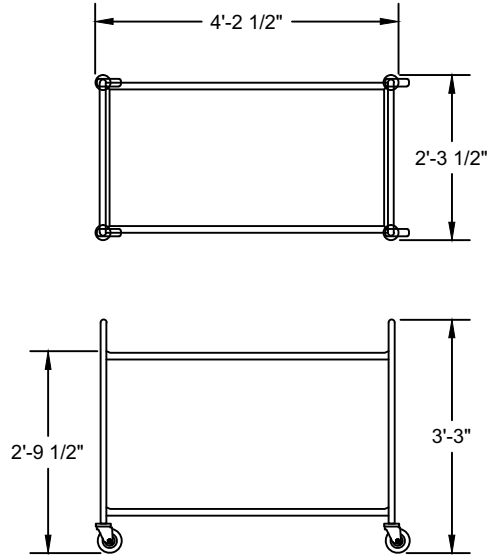

Utility Make-Up Table**Bread, Toast, Rolls**

PROJECT:

LOCATION:

- T-790 features a solid top shelf for toasters and roll warmer*

T-790

* Toasters and roll warmer not included

General Specifications

Utility Make-Up Table to be Caddy Corporation model T-790.

Frame to be 1" O.D. 16 gauge stainless steel tubing and fitted with 4" diameter heavy-duty swivel type casters with $\frac{3}{4}$ " stems and polyurethane tires.

Shelves to have raised rounded edges on all sides with all corners continuously welded to legs at all contact points. Both shelves to be reinforced with stainless steel channels. Lower shelf to accommodate a two drawer roll warmer.