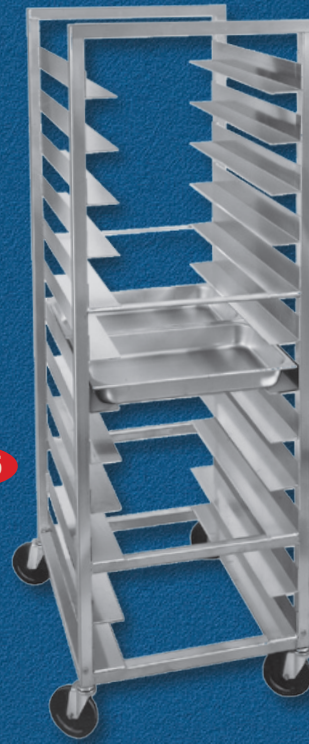

Item No. _____

Quantity _____

Job Name _____

Spec No. _____

Heavy Duty 12 x 20 Steamtable Pan Rack

ALUMINUM CONSTRUCTION

- These racks are designed to hold 12" X 20" steam table, deli, or hotel pans, (2 per shelf)
- Extra wide heavy duty pan slides support bottom of pan
- Rolls easily on all swivel casters
- Fully assembled, ready to use

Model	Spacing/Capacity	H	W	D	Weight
STPR-3	3" / 40 Pans	70"	24"	26"	56
STPR-5	5" / 24 Pans	70"	24"	26"	44
STPR-8	8" / 16 Pans	70"	24"	26"	39

Options: 5" x 2" Caster Up-Grade (/052) Heavy Duty

12 x 20 Steamtable Pan Rack

ALUMINUM OR STAINLESS CONSTRUCTION

- These racks are designed to hold 12" X 20" steam table, deli, or hotel pans, (2 per shelf)
- Lip load design
- Rolls easily on all swivel casters
- Fully assembled, ready to use

ALUMINUM

Model	Spacing/Capacity	H	W	D	Weight
ETPR-3S	3" / 38 Pans (2)	70¹/₂"	24¹/₂"	26"	29
ETPR-5S	5" / 22 Pans (2)	70¹/₂"	24¹/₂"	26"	27
ETPR-3E	3" / 19 Pans (1)	70¹/₂"	16¹/₂"	22"	28
ETPR-5E	5" / 11 Pans (1)	70¹/₂"	16¹/₂"	22"	25

STAINLESS

Model	Spacing/Capacity	H	W	D	Weight
SSPR-3S	3" / 38 Pans (2)	70¹/₂"	24¹/₂"	26"	66
SSPR-5S	5" / 22 Pans (2)	70¹/₂"	24¹/₂"	26"	51
SSPR-3E	3" / 19 Pans (1)	70¹/₂"	16¹/₂"	22"	58
SSPR-5E	5" / 11 Pans (1)	70¹/₂"	16¹/₂"	22"	46

OPTIONS/UPGRADES

/011 -Caster Brakes (2)	/009 - Pan Stop Aluminum
/5B -HD Caster Brakes (2)	/010 - Pan Stop Stainless
/CC - Card Clip Aluminum	/PB - Perimeter Bumper
/024 - Corner Bumpers (4)	/BA - Solid Bottom Aluminum
	/VB - Vertical Bumpers

STPR-5

Angle Slides Hold Pans Securely On Bottom

NSF

Custom Sizes Available