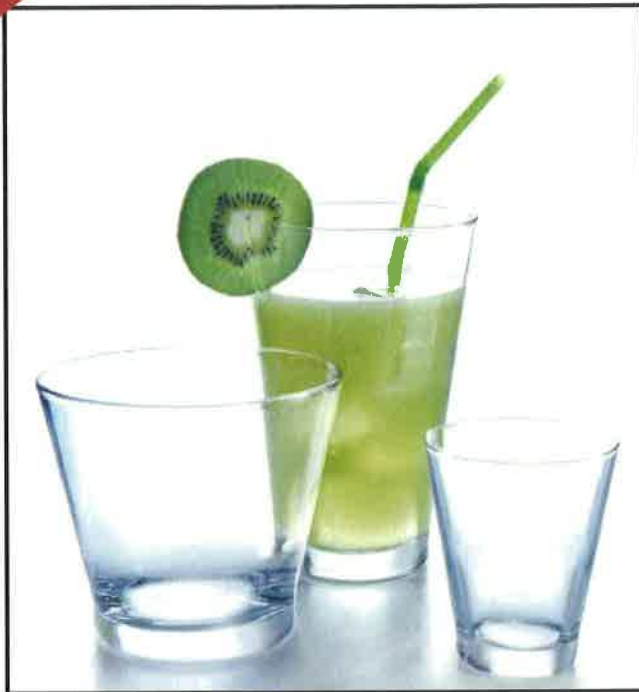

## Madura by Arcoroc

 **Cardinal**

**Mix Madura with Tendency dinnerware and Millesime stemware for the total tabletop package of design and durability!**

**Introducing Madura**, the perfect balance of design and durability. Trendy flared shapes and fully tempering technology offer a dynamic beverage presentation!

- Inspired by our popular Shetland shape
- Angled design fits comfortably in hand
- Heavier sham offers a sturdy design
- 4 popular bar service capacities
- Made of fully tempered glass for mechanical and chemical shock resistance