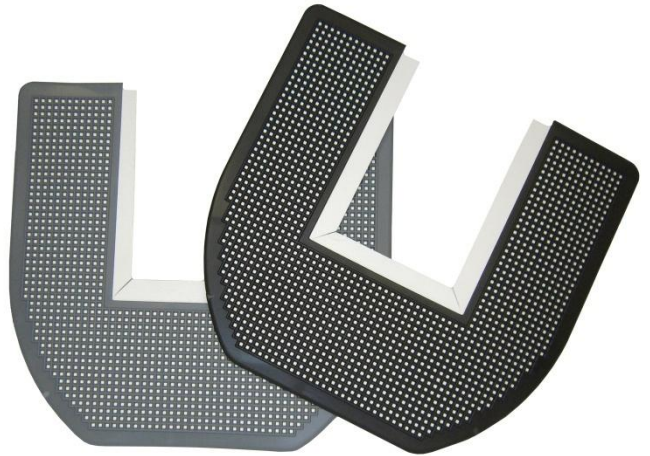

New Restroom Mats

Kleen Mats New From Continental!

167-1 and 167-2

168-1 and 168-2

Urinal and Commode Mats

Protection – Kleen Mats will protect all types of floor surfaces from the harmful effects of urine. Do away with those ugly yellow spots and stains. Extend the life of bathroom flooring.

Pays For Itself – CCP's new line of restroom mats will shave hundreds of dollars every year off the cost of restroom maintenance, all the while providing a safer, more sanitary way to deal with the problems of urine splash and drips around urinals and commodes.

Ease Of Maintenance – Kleen Mats make maintaining restrooms easier and faster. There's no need for multiple daily mopping to remove puddles and wet floors. When scheduled daily maintenance calls for wet mopping, these mats can be mopped over or removed for total floor cleaning.

Improved Appearance - Floor surfaces beneath urinals and commodes have long been the sore spot in every restroom's overall appearance. Urine odor caused by unsightly splashes and drips also creates a generally poor impression of a restroom's cleanliness.