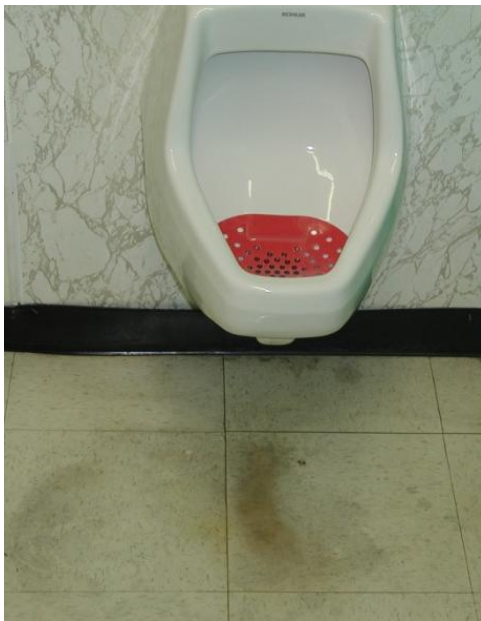

•Standing puddles of urine in the restroom can cause an unsafe and unhealthy environment.

•Damage to floors caused by uric acid is unsightly and expensive to repair.

•Kleen Mats can eliminate the problems caused by puddles or urine for only pennies a day!