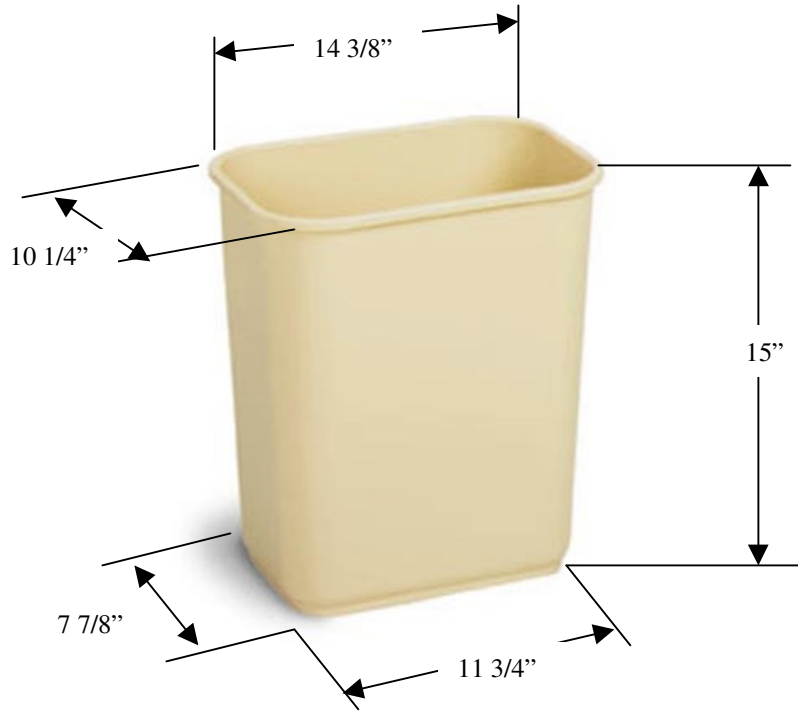

## Specification Sheet For: #2818 Plastic Wastebasket

Description:	#2818 Plastic Wastebasket
Material:	Linear Low Density Polyethylene
Capacity:	28 1/8 quart
Colors Available:	Beige, Black, Brown, Grey
Carton Quantity:	12 each/carton
Modular Quantity:	12 packs of 12 each/mod
Shipping Weight:	18 lbs.
Carton Cube:	2.84 cubic feet